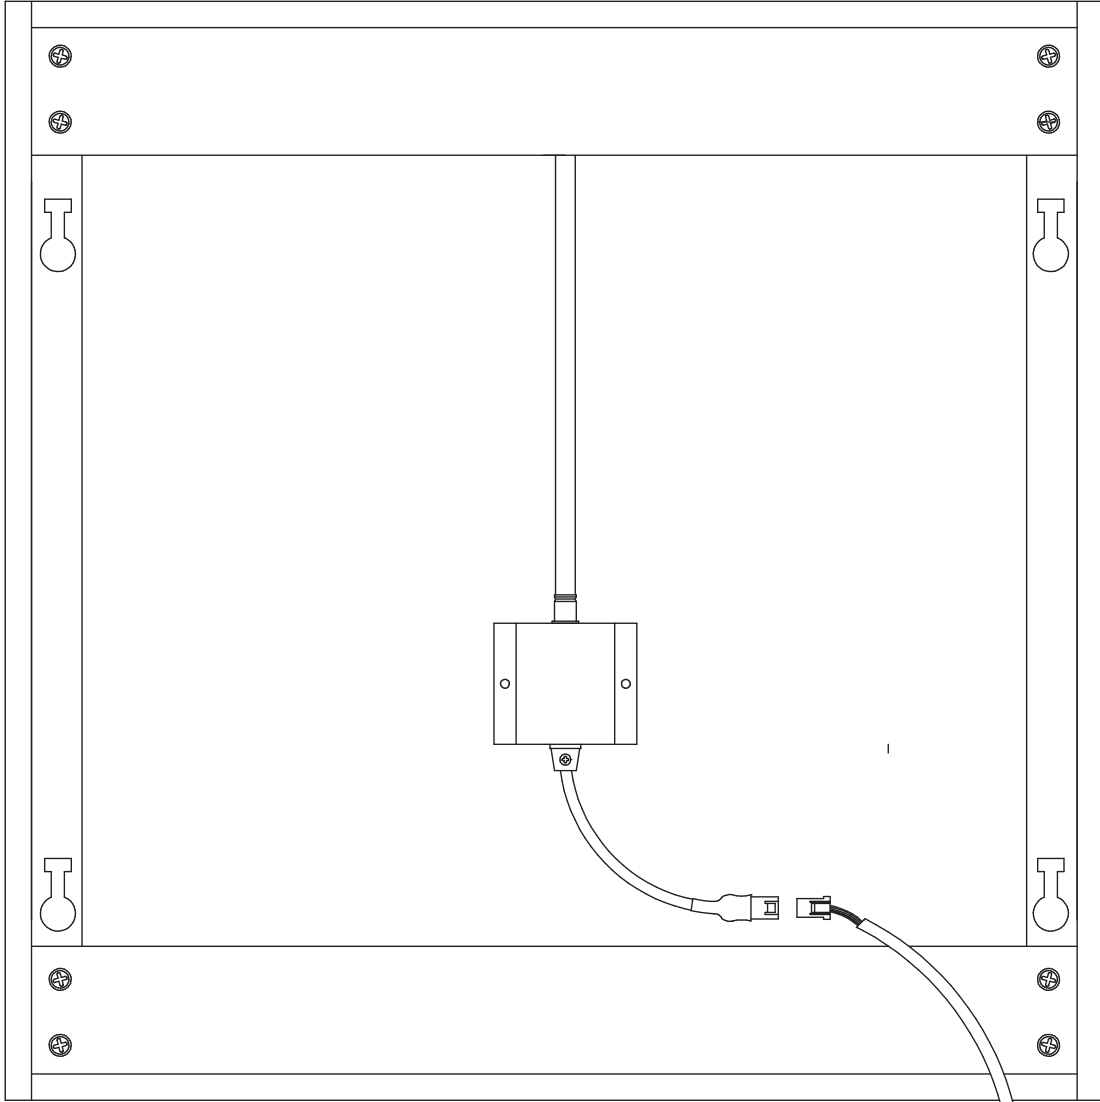

ARCTIC SKY

1589030

1589031

1589032

1589030

Arutti

1589032

One controller for max 5 Arctic sky panels.

- | | | |
|--------------|----------|--------------|
| RED | + red | cable
5 m |
| | - black | |
| GREEN | + green | - |
| | - purple | |
| BLUE | + blue | - |
| | - brown | |
| WHITE | + white | - |
| | - yellow | |

NOTE!

Panel weight is 7,5 kg.