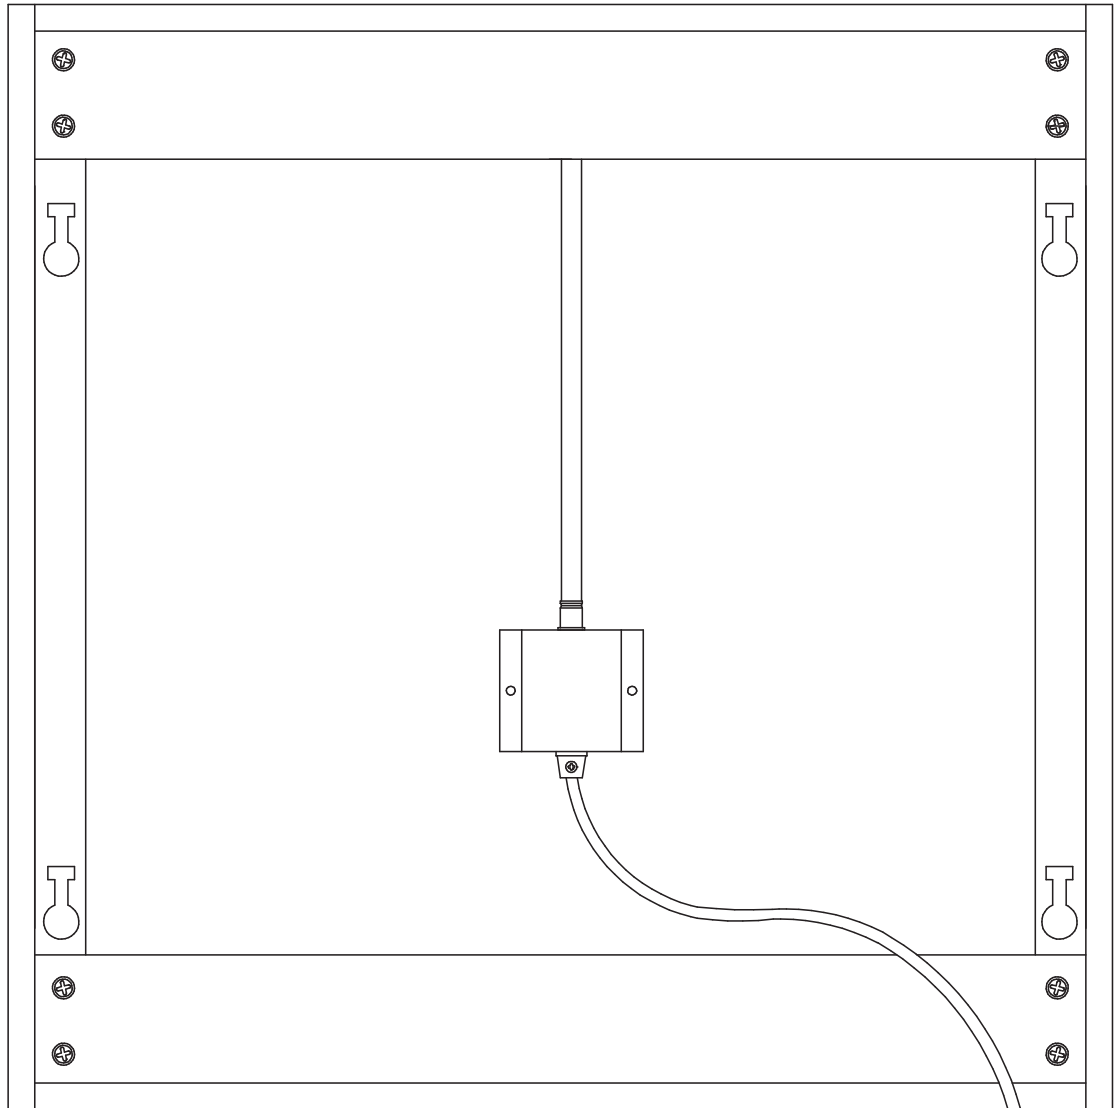

Caritti

1589031