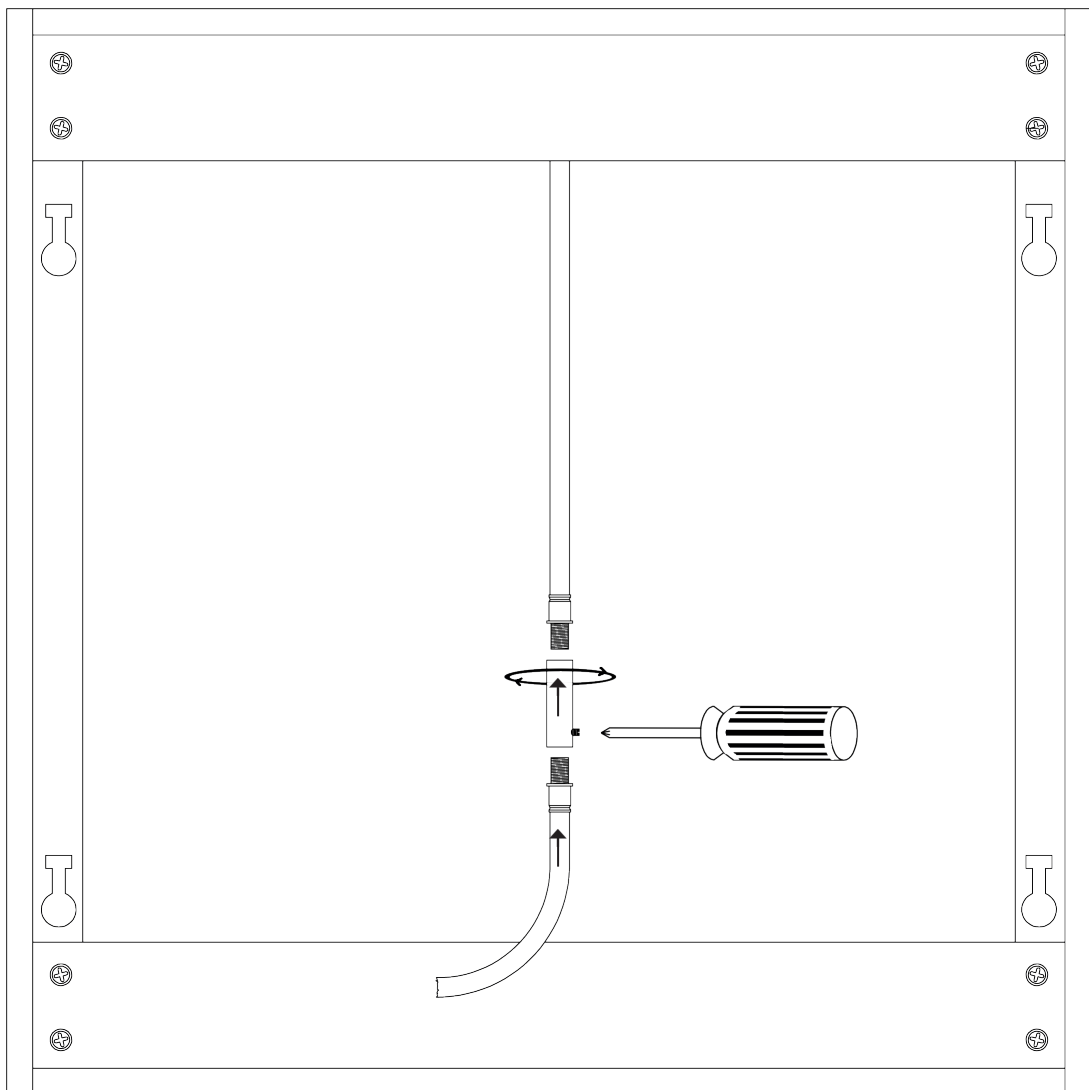

ARCTIC SKY

1589030

1589031

1589032

1589030

Arutti

1589032

One controller for max 5 Arctic sky panels.

- | | | |
|--------------|----------|--------------|
| RED | + red | cable
5 m |
| | - black | |
| GREEN | + green | - |
| | - purple | |
| BLUE | + blue | - |
| | - brown | |
| WHITE | + white | - |
| | - yellow | |

NOTE!

Panel weight is 7,5 kg.