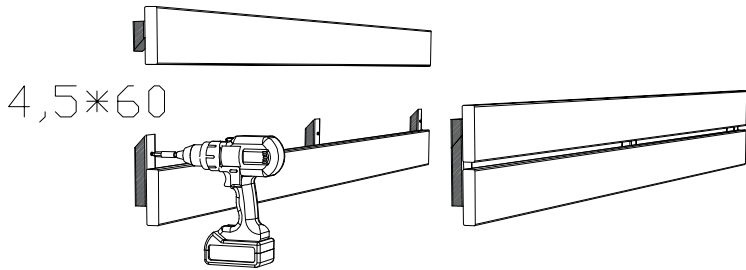

BLOCK SAUNA CABIN
INSTALLATION INSTRUCTIONS

Table of contents BLOCK-sauna cabin		
Sauna cabin		
Wall-elements	Info	Quantity
A1		1 pc
A2		1 pc
B1		1 pc
B2		1 pc
C1		1 pc
C2		1 pc
Back steel profile		
Back profile L (LEFT)	ZVEL-720	1 pc
Back profile R (RIGHT)	ZVEL-721	1 pc
Roof element(s)		
R1		1 pc
R2	if depth bigger than 1200mm	1 pc
Front steel profile		
Front profile L (LEFT)	ZVEL-730	1 pc
Front profile R (RIGHT)	ZVEL-731	1 pc
Back corner covers		
Left back corner cover		1 pc
Right back corner cover		1 pc
Benches		
Lower bench 1		1 pc
Lower bench 2	layout dependent	1 pc
Upper bench 1		1 pc
Upper bench 2	layout dependent	1 pc
Upper bench 3	layout dependent	1 pc
Bench support(s)		
Decorative bench support(s)	layout dependent	
Standard bench support(s)	layout dependent	
Back rest(s)		
Back rest 1		1 pc
Back rest 2	layout dependent	1 pc
Back rest 3	layout dependent	1 pc
Glass front		
G1	Next to door with hinges	1 pc
G2	Next to door	1 pc
G3	Side wall glass, if ordered	1 pc
G4	Side wall glass, if ordered	1 pc
D	Door glass	1 pc
UG	Upper glass above the door	1 pc
Sealant for glass corner	Only with glass corner	1 pc
Hinges	1-053-440 black	2 pcs
Door handle	Nuppi4, black	1 pc
Magnet holder	ZVEL-500	1 pc
Counter part for magnete	ZVEL-501	1 pc
Magnet	SAZ048KPL	1 pc
Glass support leg	SAZ064M	2-6 pcs
LIGHTNING		
Sauna lamp white	SAS21060T	1 pc
Ventilation		
Ventilation tunnel, steel	ZVEL-740	1 pc
AIR Ventilation slider, black	4021101	1 pc
OPTIONS		
RGBW-LED tubes	if ordered	
Power 90W / 160W (24V)	LED-PWS-24-90	
Power 160W (24V)	LED-PWS-24-160	
RGBW LED funk driver CV 24V	LC-CV-VP	
RGBW LED remote unit 1 zone	LR-1Z	

BLOCK-sauna (Dual Air Flow System)
Installation order of wall- and
ceiling elements

1

L = LEFT

2

3

4

5

6

7

8

900mm

→ p.11

↙ p.15

SAZ064M

G3

SAZ064M