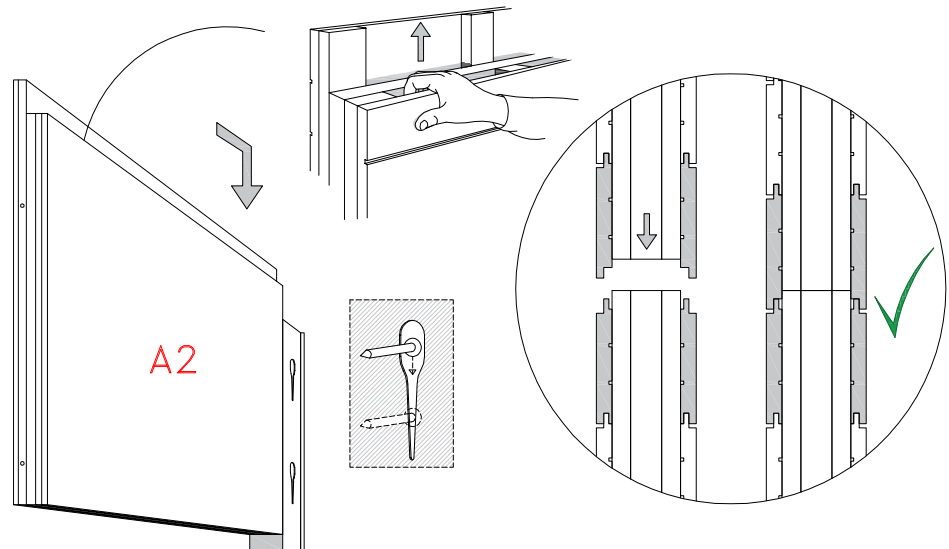

BLOCK SAUNA CABIN
INSTALLATION INSTRUCTIONS

Table of contents BLOCK-sauna cabin		
Sauna cabin		
Wall-elements	Info	Quantity
A1		1 pc
A2		1 pc
B1		1 pc
B2		1 pc
C1		1 pc
C2		1 pc
Back steel profile		
Back profile L (LEFT)	ZVEL-720	1 pc
Back profile R (RIGHT)	ZVEL-721	1 pc
Roof element(s)		
R1		1 pc
R2	if depth bigger than 1200mm	1 pc
Front steel profile		
Front profile L (LEFT)	ZVEL-730	1 pc
Front profile R (RIGHT)	ZVEL-731	1 pc
Back corner covers		
Left back corner cover		1 pc
Right back corner cover		1 pc
Benches		
Lower bench 1		1 pc
Lower bench 2	layout dependent	1 pc
Upper bench 1		1 pc
Upper bench 2	layout dependent	1 pc
Upper bench 3	layout dependent	1 pc
Bench support(s)		
Decorative bench support(s)	layout dependent	
Standard bench support(s)	layout dependent	
Back rest(s)		
Back rest 1		1 pc
Back rest 2	layout dependent	1 pc
Back rest 3	layout dependent	1 pc
Glass front		
G1	Next to door with hinges	1 pc
G2	Next to door	1 pc
G3	Side wall glass, if ordered	1 pc
G4	Side wall glass, if ordered	1 pc
D	Door glass	1 pc
UG	Upper glass above the door	1 pc
Sealant for glass corner	Only with glass corner	1 pc
Hinges	1-053-440 black	2 pcs
Door handle	Nuppi4, black	1 pc
Magnet holder	ZVEL-500	1 pc
Counter part for magnete	ZVEL-501	1 pc
Magnet	SAZ048KPL	1 pc
Glass support leg	SAZ064M	2-6 pcs
LIGHTNING		
Sauna lamp white	SAS21060T	1 pc
Ventilation		
Ventilation tunnel, steel	ZVEL-740	1 pc
AIR Ventilation slider, black	4021101	1 pc
OPTIONS		
RGBW-LED tubes	if ordered	
Power 90W / 160W (24V)	LED-PWS-24-90	
Power 160W (24V)	LED-PWS-24-160	
RGBW LED funk driver CV 24V	LC-CV-VP	
RGBW LED remote unit 1 zone	LR-1Z	

BLOCK-sauna (Dual Air Flow System)
Installation order of wall- and
ceiling elements

1

L = LEFT

2

3

4

5

6