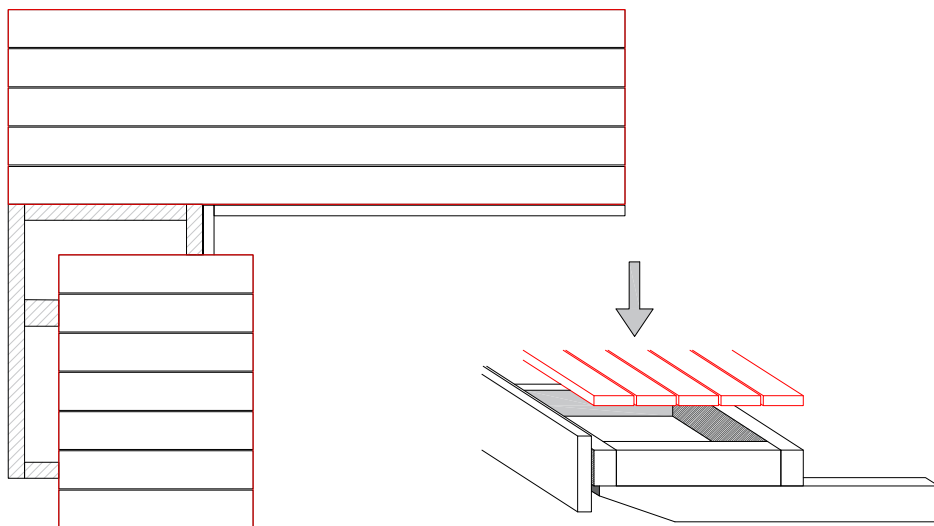

BLOCK-sauna (Dual Air Flow System)
Installation order of wall- and
ceiling elements

1

L = LEFT

2

3

4

5

6

7

8

900mm

→ p.11

↙ p.15

SAZ064M

G3

SAZ064M