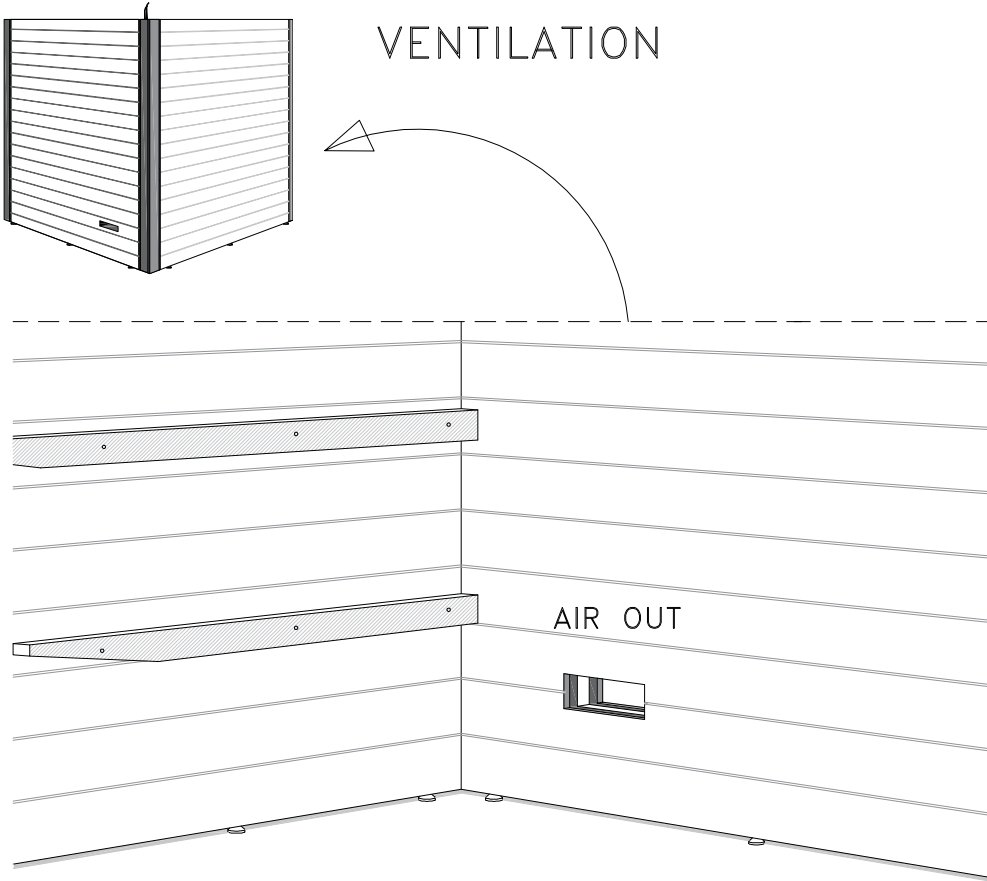

VENTILATION