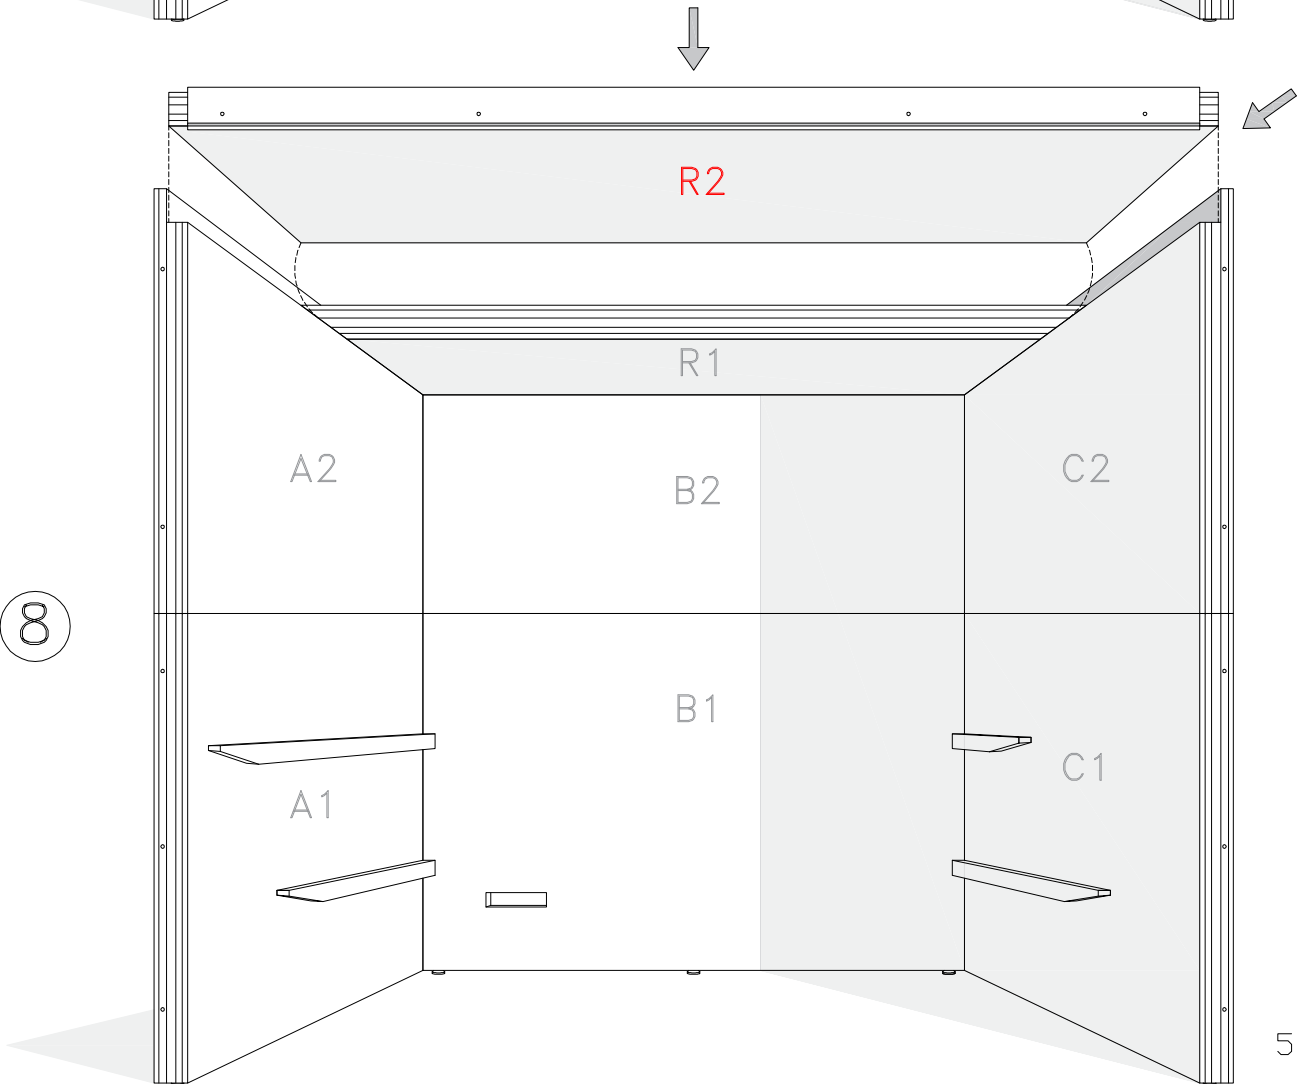

BLOCK SAUNA CABIN
INSTALLATION INSTRUCTIONS

Table of contents BLOCK-sauna cabin		
Sauna cabin		
Wall-elements	Info	Quantity
A1		1 pc
A2		1 pc
B1		1 pc
B2		1 pc
C1		1 pc
C2		1 pc
Back steel profile		
Back profile L (LEFT)	ZVEL-720	1 pc
Back profile R (RIGHT)	ZVEL-721	1 pc
Roof element(s)		
R1		1 pc
R2	if depth bigger than 1200mm	1 pc
Front steel profile		
Front profile L (LEFT)	ZVEL-730	1 pc
Front profile R (RIGHT)	ZVEL-731	1 pc
Back corner covers		
Left back corner cover		1 pc
Right back corner cover		1 pc
Benches		
Lower bench 1		1 pc
Lower bench 2	layout dependent	1 pc
Upper bench 1		1 pc
Upper bench 2	layout dependent	1 pc
Upper bench 3	layout dependent	1 pc
Bench support(s)		
Decorative bench support(s)	layout dependent	
Standard bench support(s)	layout dependent	
Back rest(s)		
Back rest 1		1 pc
Back rest 2	layout dependent	1 pc
Back rest 3	layout dependent	1 pc
Glass front		
G1	Next to door with hinges	1 pc
G2	Next to door	1 pc
G3	Side wall glass, if ordered	1 pc
G4	Side wall glass, if ordered	1 pc
D	Door glass	1 pc
UG	Upper glass above the door	1 pc
Sealant for glass corner	Only with glass corner	1 pc
Hinges	1-053-440 black	2 pcs
Door handle	Nuppi4, black	1 pc
Magnet holder	ZVEL-500	1 pc
Counter part for magnete	ZVEL-501	1 pc
Magnet	SAZ048KPL	1 pc
Glass support leg	SAZ064M	2-6 pcs
LIGHTNING		
Sauna lamp white	SAS21060T	1 pc
Ventilation		
Ventilation tunnel, steel	ZVEL-740	1 pc
AIR Ventilation slider, black	4021101	1 pc
OPTIONS		
RGBW-LED tubes	if ordered	
Power 90W / 160W (24V)	LED-PWS-24-90	
Power 160W (24V)	LED-PWS-24-160	
RGBW LED funk driver CV 24V	LC-CV-VP	
RGBW LED remote unit 1 zone	LR-1Z	

BLOCK-sauna (Dual Air Flow System)
Installation order of wall- and
ceiling elements

1

L = LEFT

2

3

4

5

6

7

8

900mm

→ p.11

↙ p.15

SAZ064M

G3

SAZ064M