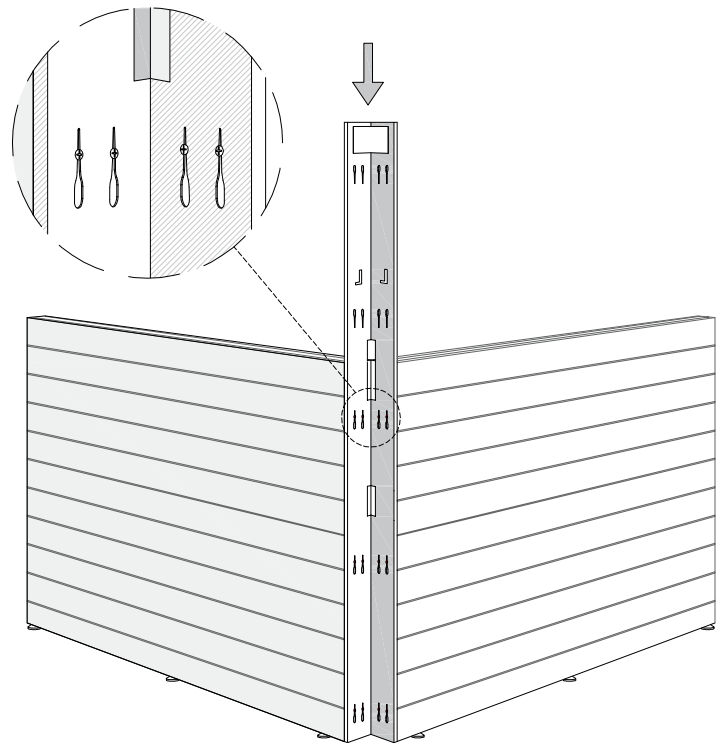

BLOCK SAUNA CABIN
INSTALLATION INSTRUCTIONS

Table of contents BLOCK-sauna cabin		
Sauna cabin		
Wall-elements	Info	Quantity
A1		1 pc
A2		1 pc
B1		1 pc
B2		1 pc
C1		1 pc
C2		1 pc
Back steel profile		
Back profile L (LEFT)	ZVEL-720	1 pc
Back profile R (RIGHT)	ZVEL-721	1 pc
Roof element(s)		
R1		1 pc
R2	if depth bigger than 1200mm	1 pc
Front steel profile		
Front profile L (LEFT)	ZVEL-730	1 pc
Front profile R (RIGHT)	ZVEL-731	1 pc
Back corner covers		
Left back corner cover		1 pc
Right back corner cover		1 pc
Benches		
Lower bench 1		1 pc
Lower bench 2	layout dependent	1 pc
Upper bench 1		1 pc
Upper bench 2	layout dependent	1 pc
Upper bench 3	layout dependent	1 pc
Bench support(s)		
Decorative bench support(s)	layout dependent	
Standard bench support(s)	layout dependent	
Back rest(s)		
Back rest 1		1 pc
Back rest 2	layout dependent	1 pc
Back rest 3	layout dependent	1 pc
Glass front		
G1	Next to door with hinges	1 pc
G2	Next to door	1 pc
G3	Side wall glass, if ordered	1 pc
G4	Side wall glass, if ordered	1 pc
D	Door glass	1 pc
UG	Upper glass above the door	1 pc
Sealant for glass corner	Only with glass corner	1 pc
Hinges	1-053-440 black	2 pcs
Door handle	Nuppi4, black	1 pc
Magnet holder	ZVEL-500	1 pc
Counter part for magnete	ZVEL-501	1 pc
Magnet	SAZ048KPL	1 pc
Glass support leg	SAZ064M	2-6 pcs
LIGHTNING		
Sauna lamp white	SAS21060T	1 pc
Ventilation		
Ventilation tunnel, steel	ZVEL-740	1 pc
AIR Ventilation slider, black	4021101	1 pc
OPTIONS		
RGBW-LED tubes	if ordered	
Power 90W / 160W (24V)	LED-PWS-24-90	
Power 160W (24V)	LED-PWS-24-160	
RGBW LED funk driver CV 24V	LC-CV-VP	
RGBW LED remote unit 1 zone	LR-1Z	

BLOCK-sauna (Dual Air Flow System)
Installation order of wall- and
ceiling elements

1

L = LEFT

2

3

4

5

6