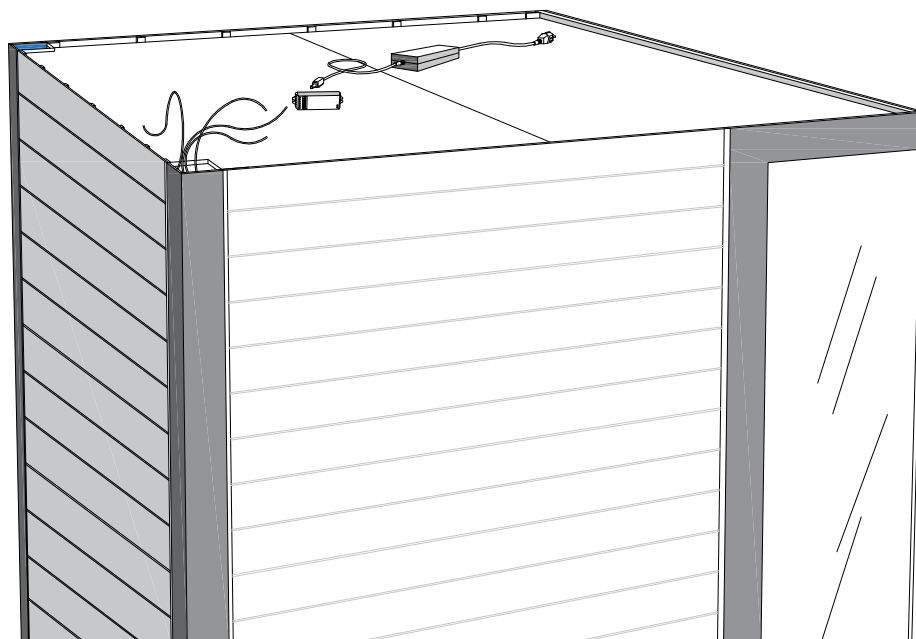

RGBW LED

LED-PWS-24-90/160

230V

24V

LC-CV-VP

RGBW

LR-1Z