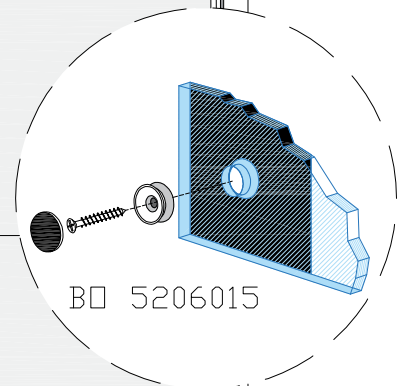

BLOCK SAUNA CABIN
INSTALLATION INSTRUCTIONS

Table of contents BLOCK-sauna cabin		
Sauna cabin		
Wall-elements	Info	Quantity
A1		1 pc
A2		1 pc
B1		1 pc
B2		1 pc
C1		1 pc
C2		1 pc
Back steel profile		
Back profile L (LEFT)	ZVEL-720	1 pc
Back profile R (RIGHT)	ZVEL-721	1 pc
Roof element(s)		
R1		1 pc
R2	if depth bigger than 1200mm	1 pc
Front steel profile		
Front profile L (LEFT)	ZVEL-730	1 pc
Front profile R (RIGHT)	ZVEL-731	1 pc
Back corner covers		
Left back corner cover		1 pc
Right back corner cover		1 pc
Benches		
Lower bench 1		1 pc
Lower bench 2	layout dependent	1 pc
Upper bench 1		1 pc
Upper bench 2	layout dependent	1 pc
Upper bench 3	layout dependent	1 pc
Bench support(s)		
Decorative bench support(s)	layout dependent	
Standard bench support(s)	layout dependent	
Back rest(s)		
Back rest 1		1 pc
Back rest 2	layout dependent	1 pc
Back rest 3	layout dependent	1 pc
Glass front		
G1	Next to door with hinges	1 pc
G2	Next to door	1 pc
G3	Side wall glass, if ordered	1 pc
G4	Side wall glass, if ordered	1 pc
D	Door glass	1 pc
UG	Upper glass above the door	1 pc
Sealant for glass corner	Only with glass corner	1 pc
Hinges	1-053-440 black	2 pcs
Door handle	Nuppi4, black	1 pc
Magnet holder	ZVEL-500	1 pc
Counter part for magnete	ZVEL-501	1 pc
Magnet	SAZ048KPL	1 pc
Glass support leg	SAZ064M	2-6 pcs
LIGHTNING		
Sauna lamp white	SAS21060T	1 pc
Ventilation		
Ventilation tunnel, steel	ZVEL-740	1 pc
AIR Ventilation slider, black	4021101	1 pc
OPTIONS		
RGBW-LED tubes	if ordered	
Power 90W / 160W (24V)	LED-PWS-24-90	
Power 160W (24V)	LED-PWS-24-160	
RGBW LED funk driver CV 24V	LC-CV-VP	
RGBW LED remote unit 1 zone	LR-1Z	

7

8

900mm

→ p.11

↙ p.15

SAZ064M

G3

SAZ064M