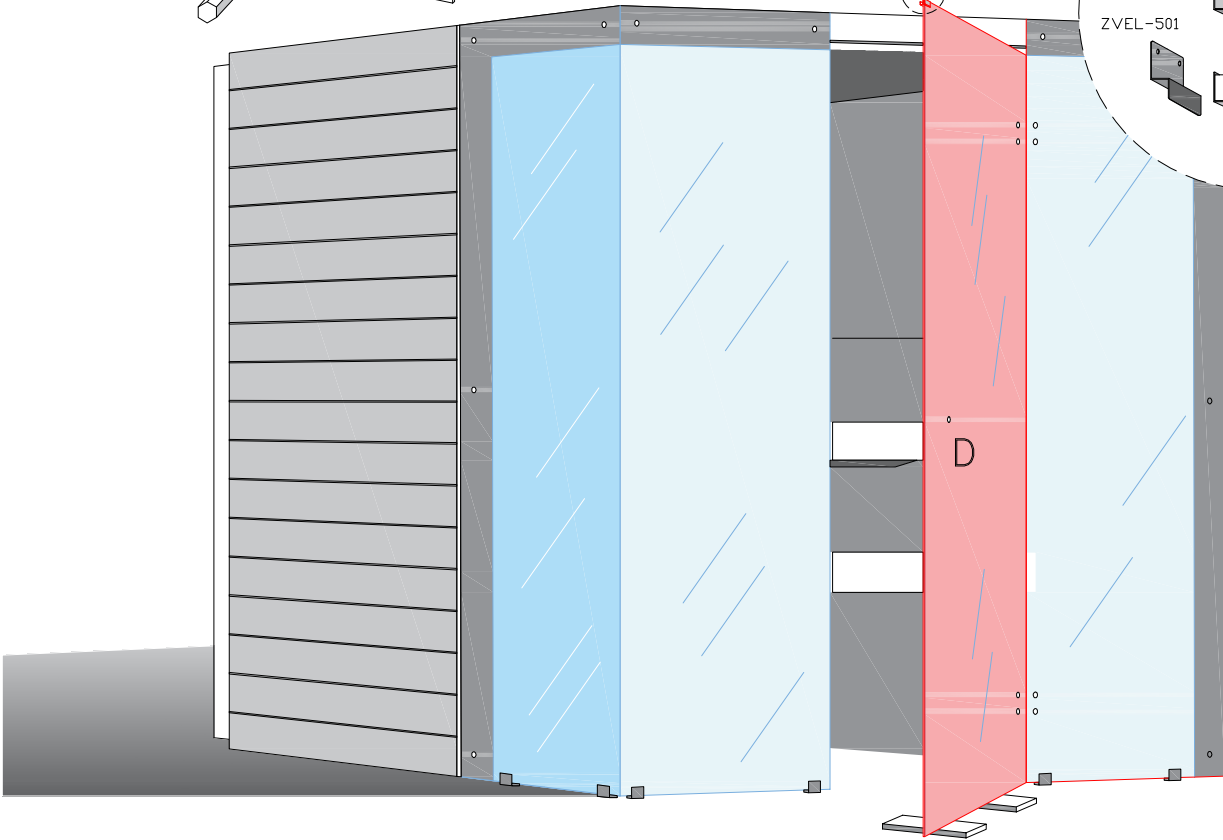

1-032-927 black

×2