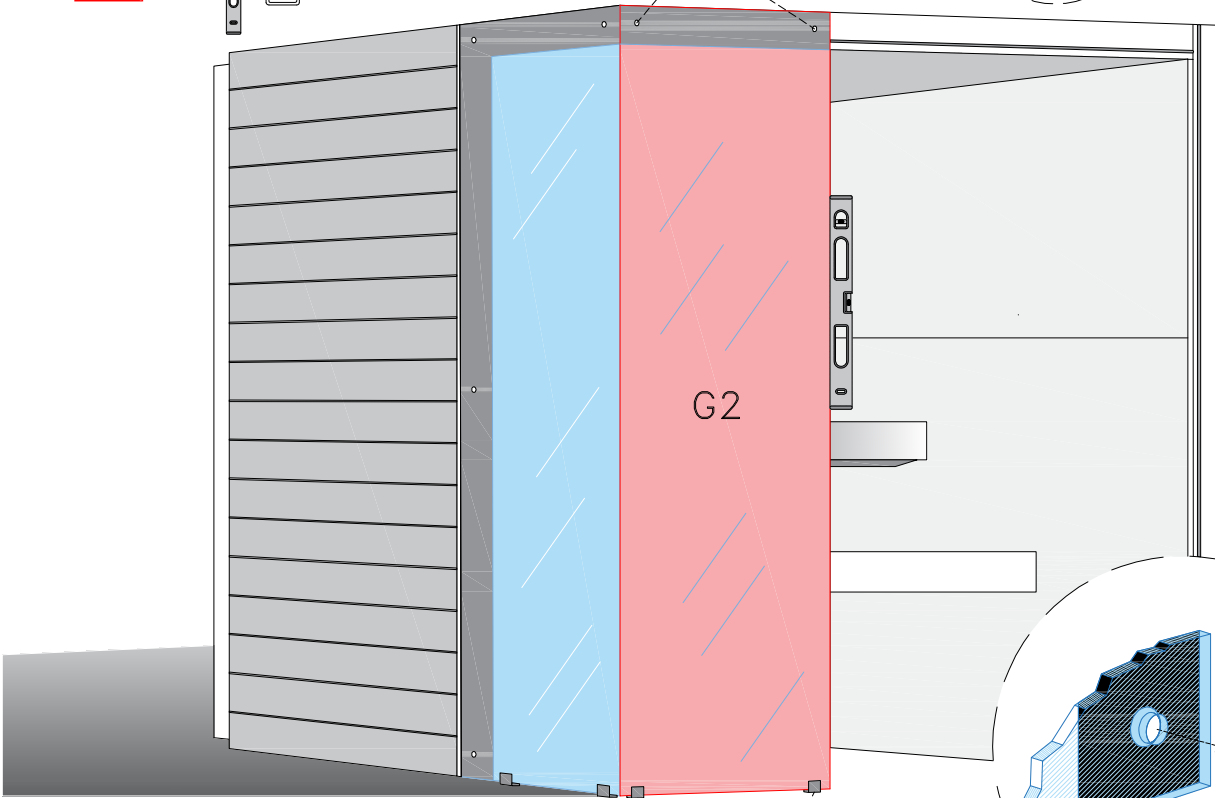

BO 5206015

G2

SAZ064M