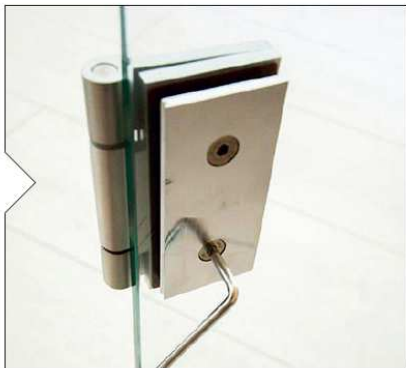

1-032-927 black

×2