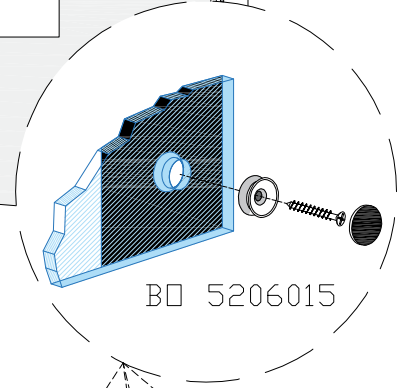

BO 5206015

G2

SAZ064M

BO 5206015

G1

SAZ064M