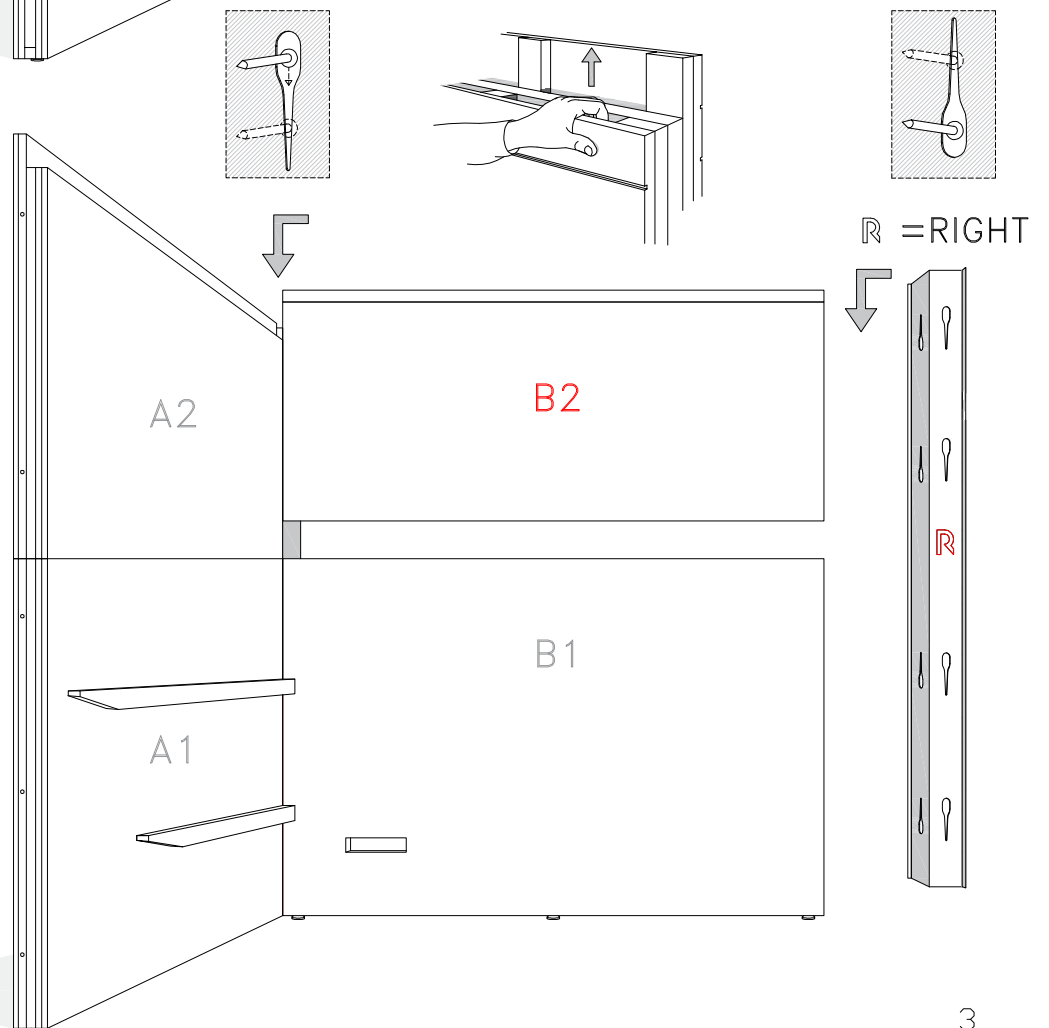

BLOCK SAUNA CABIN
INSTALLATION INSTRUCTIONS

Table of contents BLOCK-sauna cabin		
Sauna cabin		
Wall-elements	Info	Quantity
A1		1 pc
A2		1 pc
B1		1 pc
B2		1 pc
C1		1 pc
C2		1 pc
Back steel profile		
Back profile L (LEFT)	ZVEL-720	1 pc
Back profile R (RIGHT)	ZVEL-721	1 pc
Roof element(s)		
R1		1 pc
R2	if depth bigger than 1200mm	1 pc
Front steel profile		
Front profile L (LEFT)	ZVEL-730	1 pc
Front profile R (RIGHT)	ZVEL-731	1 pc
Back corner covers		
Left back corner cover		1 pc
Right back corner cover		1 pc
Benches		
Lower bench 1		1 pc
Lower bench 2	layout dependent	1 pc
Upper bench 1		1 pc
Upper bench 2	layout dependent	1 pc
Upper bench 3	layout dependent	1 pc
Bench support(s)		
Decorative bench support(s)	layout dependent	
Standard bench support(s)	layout dependent	
Back rest(s)		
Back rest 1		1 pc
Back rest 2	layout dependent	1 pc
Back rest 3	layout dependent	1 pc
Glass front		
G1	Next to door with hinges	1 pc
G2	Next to door	1 pc
G3	Side wall glass, if ordered	1 pc
G4	Side wall glass, if ordered	1 pc
D	Door glass	1 pc
UG	Upper glass above the door	1 pc
Sealant for glass corner	Only with glass corner	1 pc
Hinges	1-053-440 black	2 pcs
Door handle	Nuppi4, black	1 pc
Magnet holder	ZVEL-500	1 pc
Counter part for magnete	ZVEL-501	1 pc
Magnet	SAZ048KPL	1 pc
Glass support leg	SAZ064M	2-6 pcs
LIGHTNING		
Sauna lamp white	SAS21060T	1 pc
Ventilation		
Ventilation tunnel, steel	ZVEL-740	1 pc
AIR Ventilation slider, black	4021101	1 pc
OPTIONS		
RGBW-LED tubes	if ordered	
Power 90W / 160W (24V)	LED-PWS-24-90	
Power 160W (24V)	LED-PWS-24-160	
RGBW LED funk driver CV 24V	LC-CV-VP	
RGBW LED remote unit 1 zone	LR-1Z	

BLOCK-sauna (Dual Air Flow System)
Installation order of wall- and
ceiling elements

1

L = LEFT

2

3

4

5

6