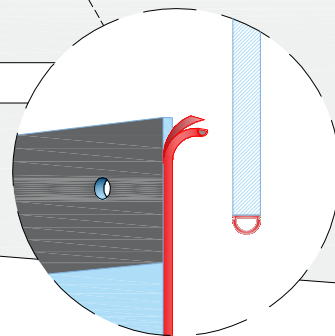

BLOCK SAUNA CABIN
INSTALLATION INSTRUCTIONS

Table of contents BLOCK-sauna cabin		
Sauna cabin		
Wall-elements	Info	Quantity
A1		1 pc
A2		1 pc
B1		1 pc
B2		1 pc
C1		1 pc
C2		1 pc
Back steel profile		
Back profile L (LEFT)	ZVEL-720	1 pc
Back profile R (RIGHT)	ZVEL-721	1 pc
Roof element(s)		
R1		1 pc
R2	if depth bigger than 1200mm	1 pc
Front steel profile		
Front profile L (LEFT)	ZVEL-730	1 pc
Front profile R (RIGHT)	ZVEL-731	1 pc
Back corner covers		
Left back corner cover		1 pc
Right back corner cover		1 pc
Benches		
Lower bench 1		1 pc
Lower bench 2	layout dependent	1 pc
Upper bench 1		1 pc
Upper bench 2	layout dependent	1 pc
Upper bench 3	layout dependent	1 pc
Bench support(s)		
Decorative bench support(s)	layout dependent	
Standard bench support(s)	layout dependent	
Back rest(s)		
Back rest 1		1 pc
Back rest 2	layout dependent	1 pc
Back rest 3	layout dependent	1 pc
Glass front		
G1	Next to door with hinges	1 pc
G2	Next to door	1 pc
G3	Side wall glass, if ordered	1 pc
G4	Side wall glass, if ordered	1 pc
D	Door glass	1 pc
UG	Upper glass above the door	1 pc
Sealant for glass corner	Only with glass corner	1 pc
Hinges	1-053-440 black	2 pcs
Door handle	Nuppi4, black	1 pc
Magnet holder	ZVEL-500	1 pc
Counter part for magnete	ZVEL-501	1 pc
Magnet	SAZ048KPL	1 pc
Glass support leg	SAZ064M	2-6 pcs
LIGHTNING		
Sauna lamp white	SAS21060T	1 pc
Ventilation		
Ventilation tunnel, steel	ZVEL-740	1 pc
AIR Ventilation slider, black	4021101	1 pc
OPTIONS		
RGBW-LED tubes	if ordered	
Power 90W / 160W (24V)	LED-PWS-24-90	
Power 160W (24V)	LED-PWS-24-160	
RGBW LED funk driver CV 24V	LC-CV-VP	
RGBW LED remote unit 1 zone	LR-1Z	

BLOCK-sauna (Dual Air Flow System)
Installation order of wall- and
ceiling elements

1

L = LEFT

2

3

4

5

6

7

8

900mm

→ p.11

↙ p.15

SAZ064M

G3

SAZ064M