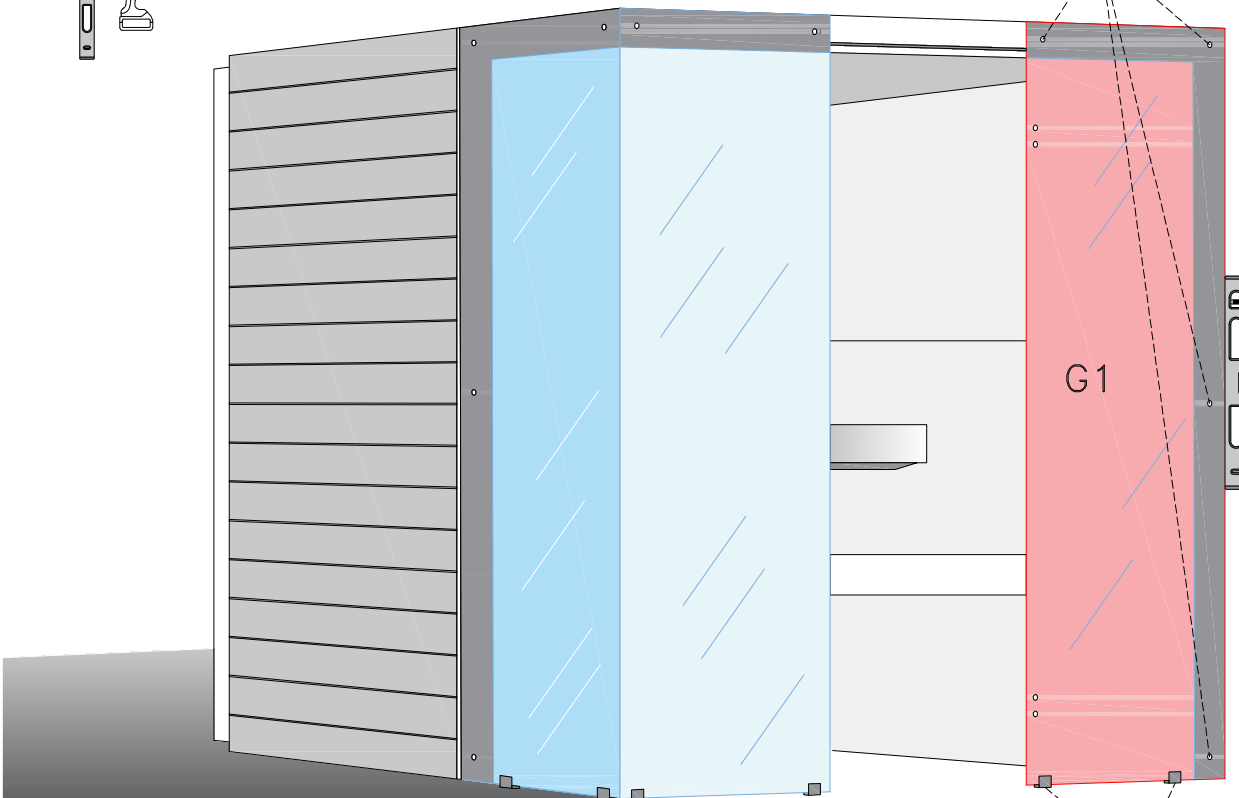

BO 5206015

G2

SAZ064M

BO 5206015

G1

SAZ064M