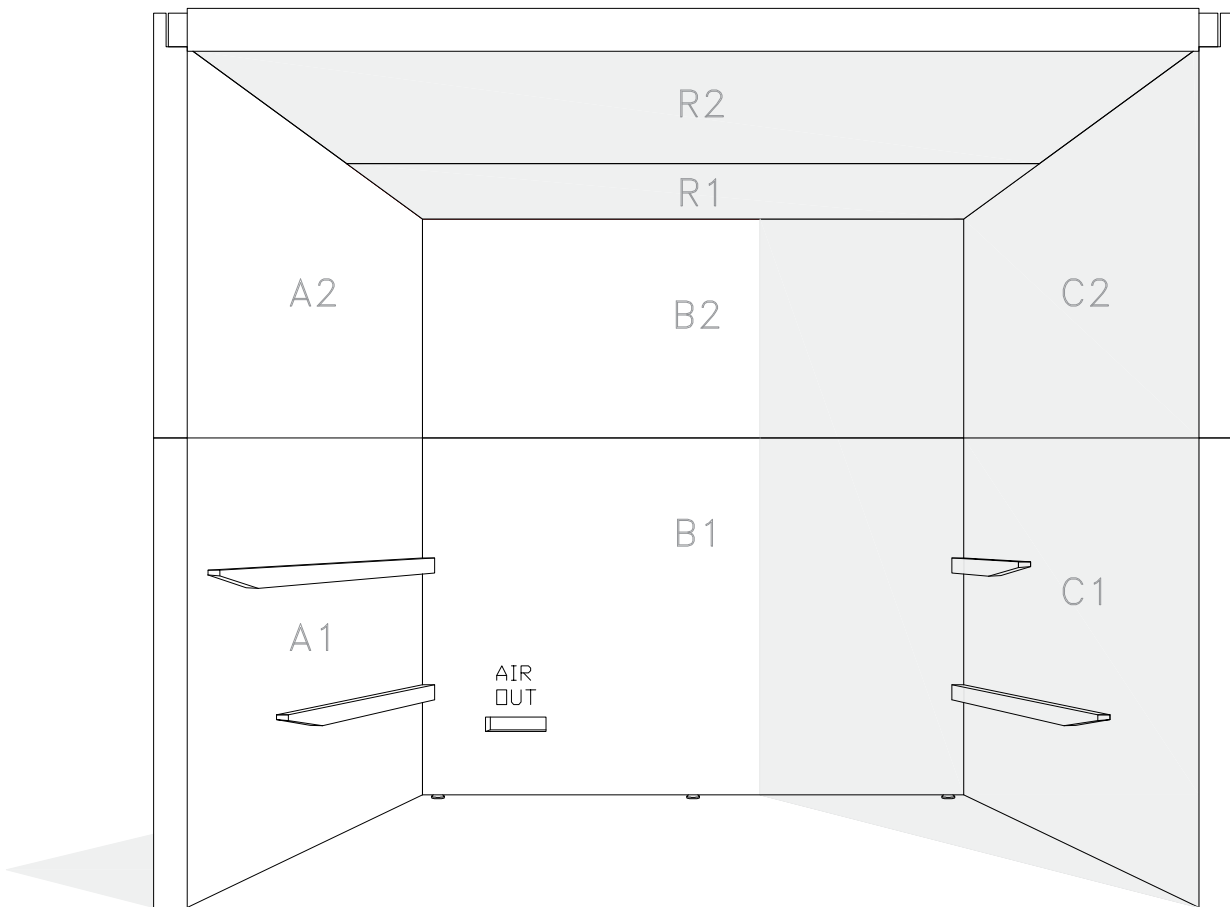

BLOCK SAUNA CABIN
INSTALLATION INSTRUCTIONS

Table of contents BLOCK-sauna cabin		
Sauna cabin		
Wall-elements	Info	Quantity
A1		1 pc
A2		1 pc
B1		1 pc
B2		1 pc
C1		1 pc
C2		1 pc
Back steel profile		
Back profile L (LEFT)	ZVEL-720	1 pc
Back profile R (RIGHT)	ZVEL-721	1 pc
Roof element(s)		
R1		1 pc
R2	if depth bigger than 1200mm	1 pc
Front steel profile		
Front profile L (LEFT)	ZVEL-730	1 pc
Front profile R (RIGHT)	ZVEL-731	1 pc
Back corner covers		
Left back corner cover		1 pc
Right back corner cover		1 pc
Benches		
Lower bench 1		1 pc
Lower bench 2	layout dependent	1 pc
Upper bench 1		1 pc
Upper bench 2	layout dependent	1 pc
Upper bench 3	layout dependent	1 pc
Bench support(s)		
Decorative bench support(s)	layout dependent	
Standard bench support(s)	layout dependent	
Back rest(s)		
Back rest 1		1 pc
Back rest 2	layout dependent	1 pc
Back rest 3	layout dependent	1 pc
Glass front		
G1	Next to door with hinges	1 pc
G2	Next to door	1 pc
G3	Side wall glass, if ordered	1 pc
G4	Side wall glass, if ordered	1 pc
D	Door glass	1 pc
UG	Upper glass above the door	1 pc
Sealant for glass corner	Only with glass corner	1 pc
Hinges	1-053-440 black	2 pcs
Door handle	Nuppi4, black	1 pc
Magnet holder	ZVEL-500	1 pc
Counter part for magnete	ZVEL-501	1 pc
Magnet	SAZ048KPL	1 pc
Glass support leg	SAZ064M	2-6 pcs
LIGHTNING		
Sauna lamp white	SAS21060T	1 pc
Ventilation		
Ventilation tunnel, steel	ZVEL-740	1 pc
AIR Ventilation slider, black	4021101	1 pc
OPTIONS		
RGBW-LED tubes	if ordered	
Power 90W / 160W (24V)	LED-PWS-24-90	
Power 160W (24V)	LED-PWS-24-160	
RGBW LED funk driver CV 24V	LC-CV-VP	
RGBW LED remote unit 1 zone	LR-1Z	

BLOCK-sauna (Dual Air Flow System)
Installation order of wall- and
ceiling elements

1

L = LEFT

2

3

4

5

6

7

8

900mm

→ p.11

↙ p.15

SAZ064M

G3

SAZ064M