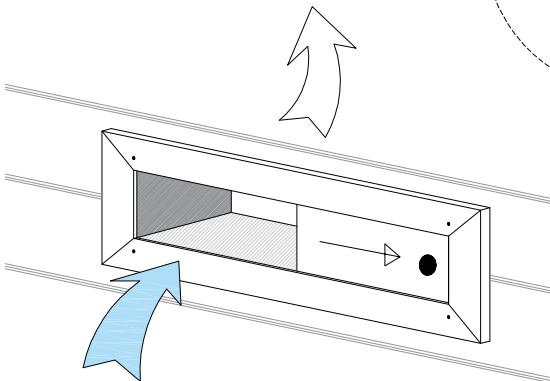

VENTILATION

ZVEL-740

Ventilation slider, black 4021101