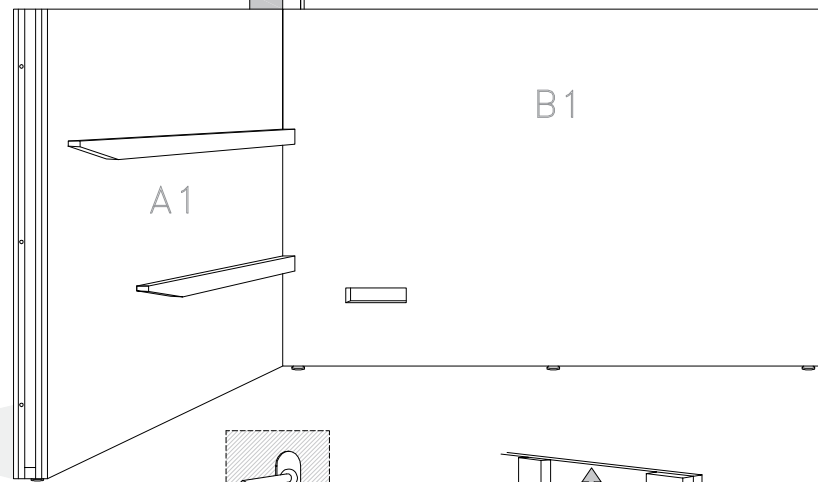

BLOCK SAUNA CABIN
INSTALLATION INSTRUCTIONS

Table of contents BLOCK-sauna cabin		
Sauna cabin		
Wall-elements	Info	Quantity
A1		1 pc
A2		1 pc
B1		1 pc
B2		1 pc
C1		1 pc
C2		1 pc
Back steel profile		
Back profile L (LEFT)	ZVEL-720	1 pc
Back profile R (RIGHT)	ZVEL-721	1 pc
Roof element(s)		
R1		1 pc
R2	if depth bigger than 1200mm	1 pc
Front steel profile		
Front profile L (LEFT)	ZVEL-730	1 pc
Front profile R (RIGHT)	ZVEL-731	1 pc
Back corner covers		
Left back corner cover		1 pc
Right back corner cover		1 pc
Benches		
Lower bench 1		1 pc
Lower bench 2	layout dependent	1 pc
Upper bench 1		1 pc
Upper bench 2	layout dependent	1 pc
Upper bench 3	layout dependent	1 pc
Bench support(s)		
Decorative bench support(s)	layout dependent	
Standard bench support(s)	layout dependent	
Back rest(s)		
Back rest 1		1 pc
Back rest 2	layout dependent	1 pc
Back rest 3	layout dependent	1 pc
Glass front		
G1	Next to door with hinges	1 pc
G2	Next to door	1 pc
G3	Side wall glass, if ordered	1 pc
G4	Side wall glass, if ordered	1 pc
D	Door glass	1 pc
UG	Upper glass above the door	1 pc
Sealant for glass corner	Only with glass corner	1 pc
Hinges	1-053-440 black	2 pcs
Door handle	Nuppi4, black	1 pc
Magnet holder	ZVEL-500	1 pc
Counter part for magnete	ZVEL-501	1 pc
Magnet	SAZ048KPL	1 pc
Glass support leg	SAZ064M	2-6 pcs
LIGHTNING		
Sauna lamp white	SAS21060T	1 pc
Ventilation		
Ventilation tunnel, steel	ZVEL-740	1 pc
AIR Ventilation slider, black	4021101	1 pc
OPTIONS		
RGBW-LED tubes	if ordered	
Power 90W / 160W (24V)	LED-PWS-24-90	
Power 160W (24V)	LED-PWS-24-160	
RGBW LED funk driver CV 24V	LC-CV-VP	
RGBW LED remote unit 1 zone	LR-1Z	

BLOCK-sauna (Dual Air Flow System)
Installation order of wall- and
ceiling elements

1

L = LEFT

2

3

4

5

6