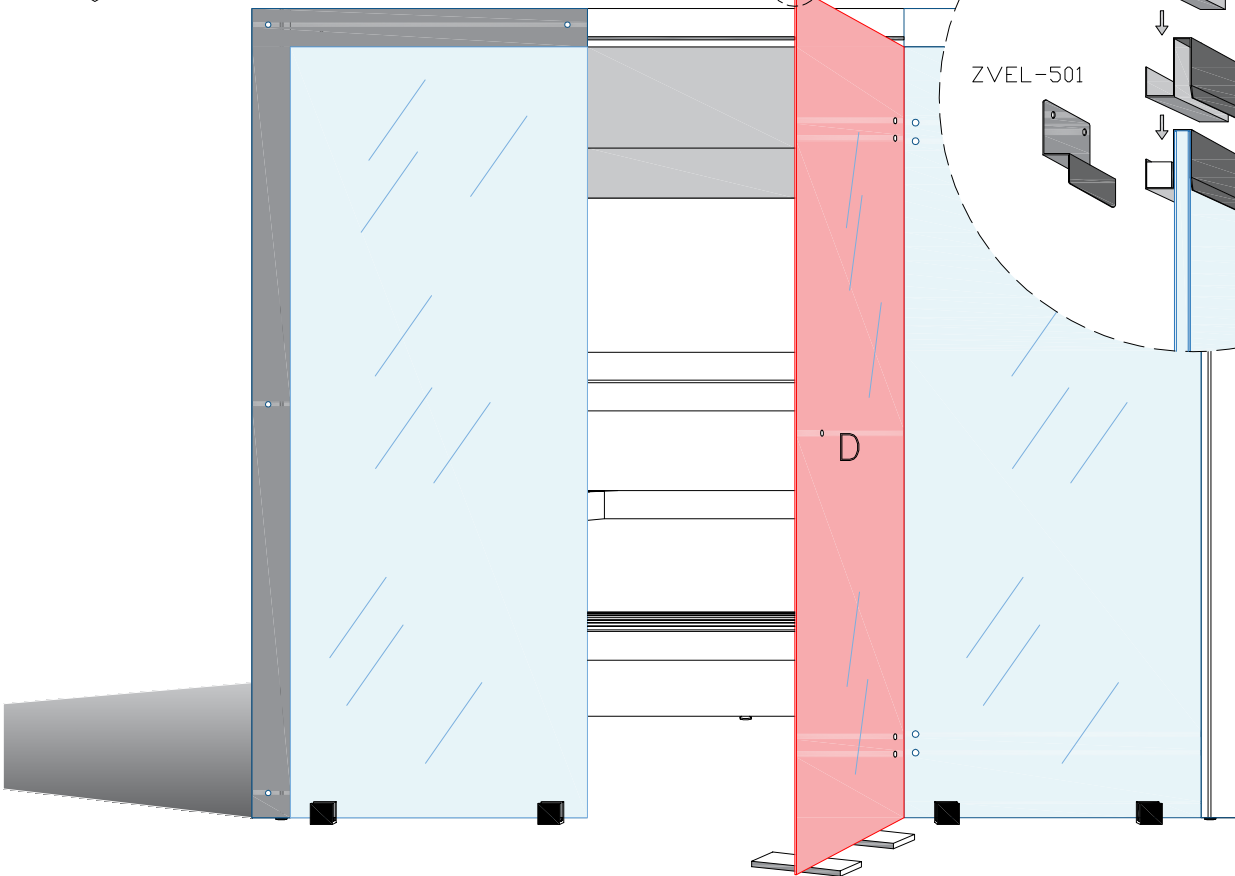

1-032-927 black
x2

SAZ064M

SAZ048KPL

ZVEL-501

ZVEL-500