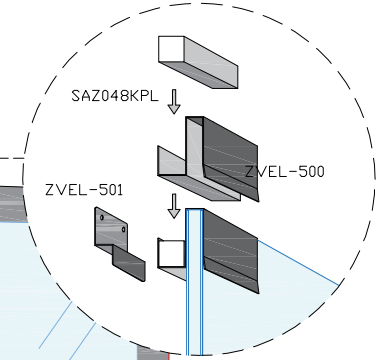

1-032-927 black

×2