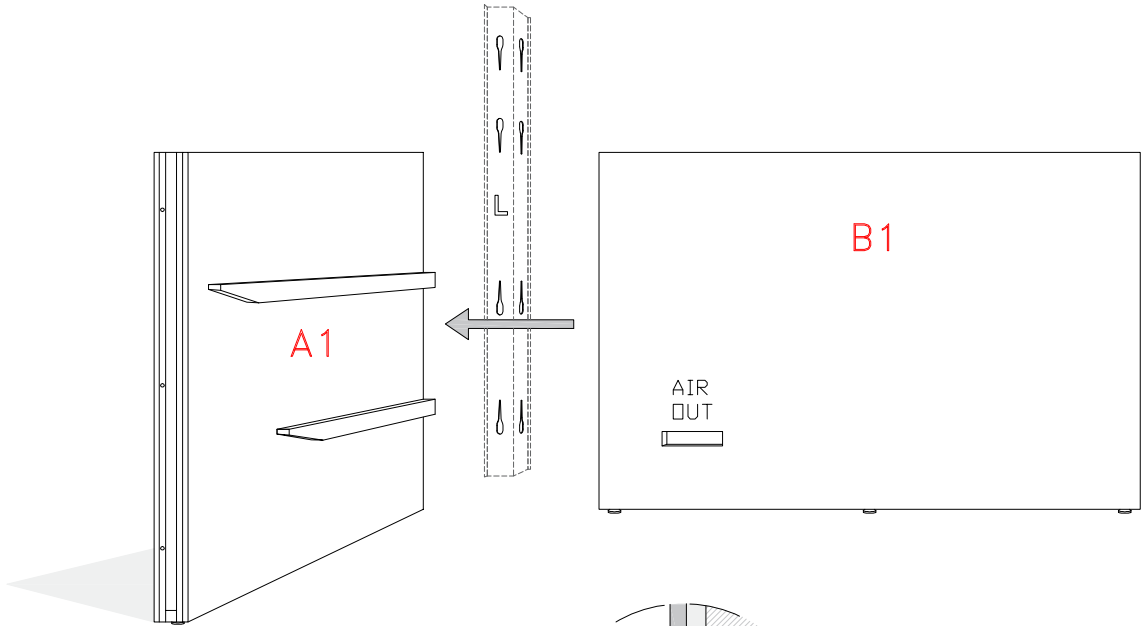

BLOCK SAUNA CABIN
INSTALLATION INSTRUCTIONS

Table of contents BLOCK-sauna cabin		
Sauna cabin		
Wall-elements	Info	Quantity
A1		1 pc
A2		1 pc
B1		1 pc
B2		1 pc
C1		1 pc
C2		1 pc
Back steel profile		
Back profile L (LEFT)	ZVEL-720	1 pc
Back profile R (RIGHT)	ZVEL-721	1 pc
Roof element(s)		
R1		1 pc
R2	if depth bigger than 1200mm	1 pc
Front steel profile		
Front profile L (LEFT)	ZVEL-730	1 pc
Front profile R (RIGHT)	ZVEL-731	1 pc
Back corner covers		
Left back corner cover		1 pc
Right back corner cover		1 pc
Benches		
Lower bench 1		1 pc
Lower bench 2	layout dependent	1 pc
Upper bench 1		1 pc
Upper bench 2	layout dependent	1 pc
Upper bench 3	layout dependent	1 pc
Bench support(s)		
Decorative bench support(s)	layout dependent	
Standard bench support(s)	layout dependent	
Back rest(s)		
Back rest 1		1 pc
Back rest 2	layout dependent	1 pc
Back rest 3	layout dependent	1 pc
Glass front		
G1	Next to door with hinges	1 pc
G2	Next to door	1 pc
G3	Side wall glass, if ordered	1 pc
G4	Side wall glass, if ordered	1 pc
D	Door glass	1 pc
UG	Upper glass above the door	1 pc
Sealant for glass corner	Only with glass corner	1 pc
Hinges	1-053-440 black	2 pcs
Door handle	Nuppi4, black	1 pc
Magnet holder	ZVEL-500	1 pc
Counter part for magnete	ZVEL-501	1 pc
Magnet	SAZ048KPL	1 pc
Glass support leg	SAZ064M	2-6 pcs
LIGHTNING		
Sauna lamp white	SAS21060T	1 pc
Ventilation		
Ventilation tunnel, steel	ZVEL-740	1 pc
AIR Ventilation slider, black	4021101	1 pc
OPTIONS		
RGBW-LED tubes	if ordered	
Power 90W / 160W (24V)	LED-PWS-24-90	
Power 160W (24V)	LED-PWS-24-160	
RGBW LED funk driver CV 24V	LC-CV-VP	
RGBW LED remote unit 1 zone	LR-1Z	

BLOCK-sauna (Dual Air Flow System)
Installation order of wall- and
ceiling elements

1

L = LEFT

2

3

4

5

6

7

8

900mm

→ p.11

↙ p.15

SAZ064M

G3

SAZ064M