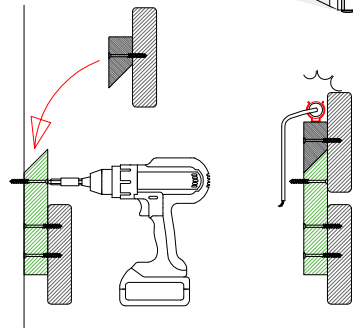

BLOCK SAUNA CABIN
INSTALLATION INSTRUCTIONS

Table of contents BLOCK-sauna cabin		
Sauna cabin		
Wall-elements	Info	Quantity
A1		1 pc
A2		1 pc
B1		1 pc
B2		1 pc
C1		1 pc
C2		1 pc
Back steel profile		
Back profile L (LEFT)	ZVEL-720	1 pc
Back profile R (RIGHT)	ZVEL-721	1 pc
Roof element(s)		
R1		1 pc
R2	if depth bigger than 1200mm	1 pc
Front steel profile		
Front profile L (LEFT)	ZVEL-730	1 pc
Front profile R (RIGHT)	ZVEL-731	1 pc
Back corner covers		
Left back corner cover		1 pc
Right back corner cover		1 pc
Benches		
Lower bench 1		1 pc
Lower bench 2	layout dependent	1 pc
Upper bench 1		1 pc
Upper bench 2	layout dependent	1 pc
Upper bench 3	layout dependent	1 pc
Bench support(s)		
Decorative bench support(s)	layout dependent	
Standard bench support(s)	layout dependent	
Back rest(s)		
Back rest 1		1 pc
Back rest 2	layout dependent	1 pc
Back rest 3	layout dependent	1 pc
Glass front		
G1	Next to door with hinges	1 pc
G2	Next to door	1 pc
G3	Side wall glass, if ordered	1 pc
G4	Side wall glass, if ordered	1 pc
D	Door glass	1 pc
UG	Upper glass above the door	1 pc
Sealant for glass corner	Only with glass corner	1 pc
Hinges	1-053-440 black	2 pcs
Door handle	Nuppi4, black	1 pc
Magnet holder	ZVEL-500	1 pc
Counter part for magnete	ZVEL-501	1 pc
Magnet	SAZ048KPL	1 pc
Glass support leg	SAZ064M	2-6 pcs
LIGHTNING		
Sauna lamp white	SAS21060T	1 pc
Ventilation		
Ventilation tunnel, steel	ZVEL-740	1 pc
AIR Ventilation slider, black	4021101	1 pc
OPTIONS		
RGBW-LED tubes	if ordered	
Power 90W / 160W (24V)	LED-PWS-24-90	
Power 160W (24V)	LED-PWS-24-160	
RGBW LED funk driver CV 24V	LC-CV-VP	
RGBW LED remote unit 1 zone	LR-1Z	

BLOCK-sauna (Dual Air Flow System)
Installation order of wall- and
ceiling elements

1

L = LEFT

2

3

4

5

6

7

8

900mm

→ p.11

↙ p.15

SAZ064M

G3

SAZ064M