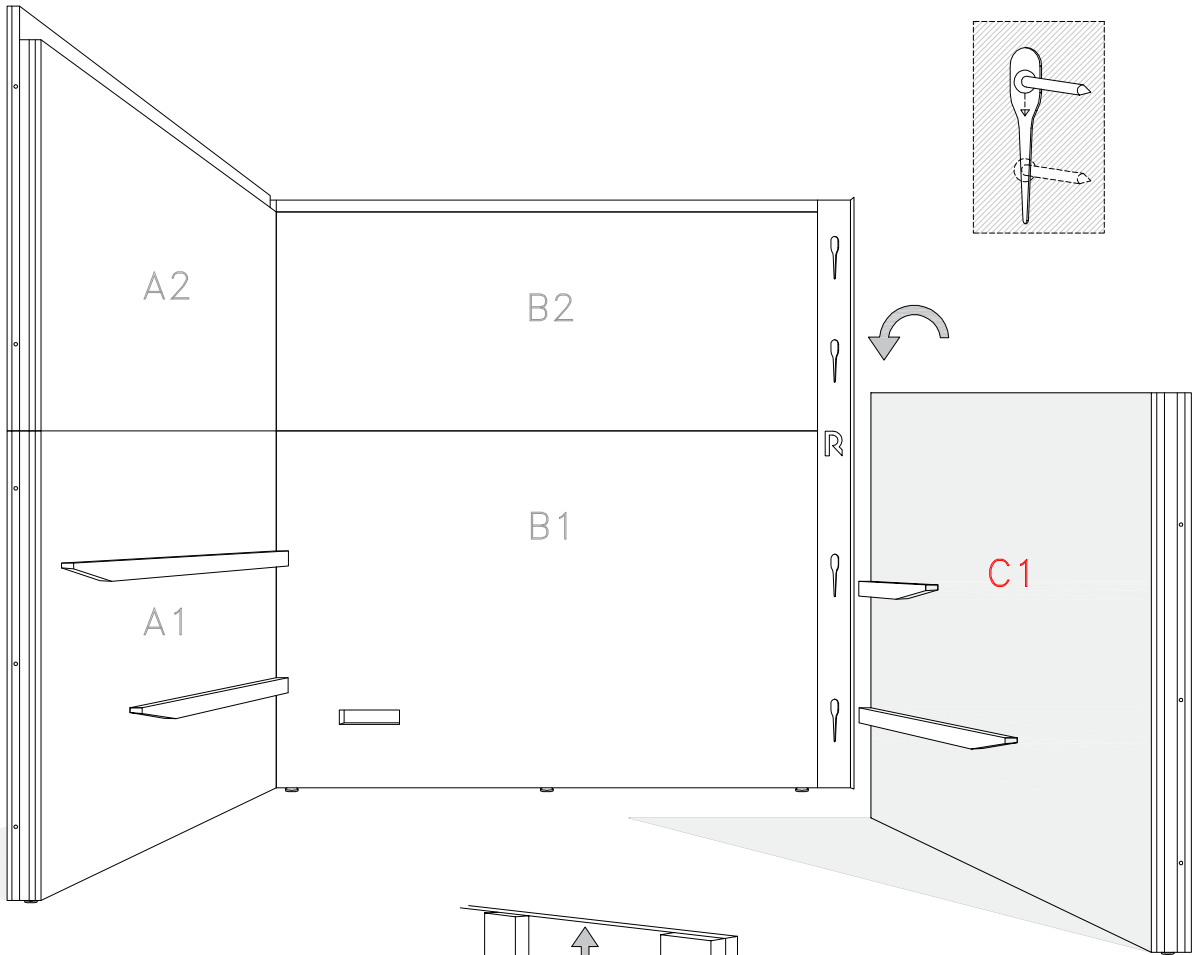

BLOCK SAUNA CABIN
INSTALLATION INSTRUCTIONS

Table of contents BLOCK-sauna cabin		
Sauna cabin		
Wall-elements	Info	Quantity
A1		1 pc
A2		1 pc
B1		1 pc
B2		1 pc
C1		1 pc
C2		1 pc
Back steel profile		
Back profile L (LEFT)	ZVEL-720	1 pc
Back profile R (RIGHT)	ZVEL-721	1 pc
Roof element(s)		
R1		1 pc
R2	if depth bigger than 1200mm	1 pc
Front steel profile		
Front profile L (LEFT)	ZVEL-730	1 pc
Front profile R (RIGHT)	ZVEL-731	1 pc
Back corner covers		
Left back corner cover		1 pc
Right back corner cover		1 pc
Benches		
Lower bench 1		1 pc
Lower bench 2	layout dependent	1 pc
Upper bench 1		1 pc
Upper bench 2	layout dependent	1 pc
Upper bench 3	layout dependent	1 pc
Bench support(s)		
Decorative bench support(s)	layout dependent	
Standard bench support(s)	layout dependent	
Back rest(s)		
Back rest 1		1 pc
Back rest 2	layout dependent	1 pc
Back rest 3	layout dependent	1 pc
Glass front		
G1	Next to door with hinges	1 pc
G2	Next to door	1 pc
G3	Side wall glass, if ordered	1 pc
G4	Side wall glass, if ordered	1 pc
D	Door glass	1 pc
UG	Upper glass above the door	1 pc
Sealant for glass corner	Only with glass corner	1 pc
Hinges	1-053-440 black	2 pcs
Door handle	Nuppi4, black	1 pc
Magnet holder	ZVEL-500	1 pc
Counter part for magnete	ZVEL-501	1 pc
Magnet	SAZ048KPL	1 pc
Glass support leg	SAZ064M	2-6 pcs
LIGHTNING		
Sauna lamp white	SAS21060T	1 pc
Ventilation		
Ventilation tunnel, steel	ZVEL-740	1 pc
AIR Ventilation slider, black	4021101	1 pc
OPTIONS		
RGBW-LED tubes	if ordered	
Power 90W / 160W (24V)	LED-PWS-24-90	
Power 160W (24V)	LED-PWS-24-160	
RGBW LED funk driver CV 24V	LC-CV-VP	
RGBW LED remote unit 1 zone	LR-1Z	

BLOCK-sauna (Dual Air Flow System)
Installation order of wall- and
ceiling elements

1

L = LEFT

2

3

4

5

6