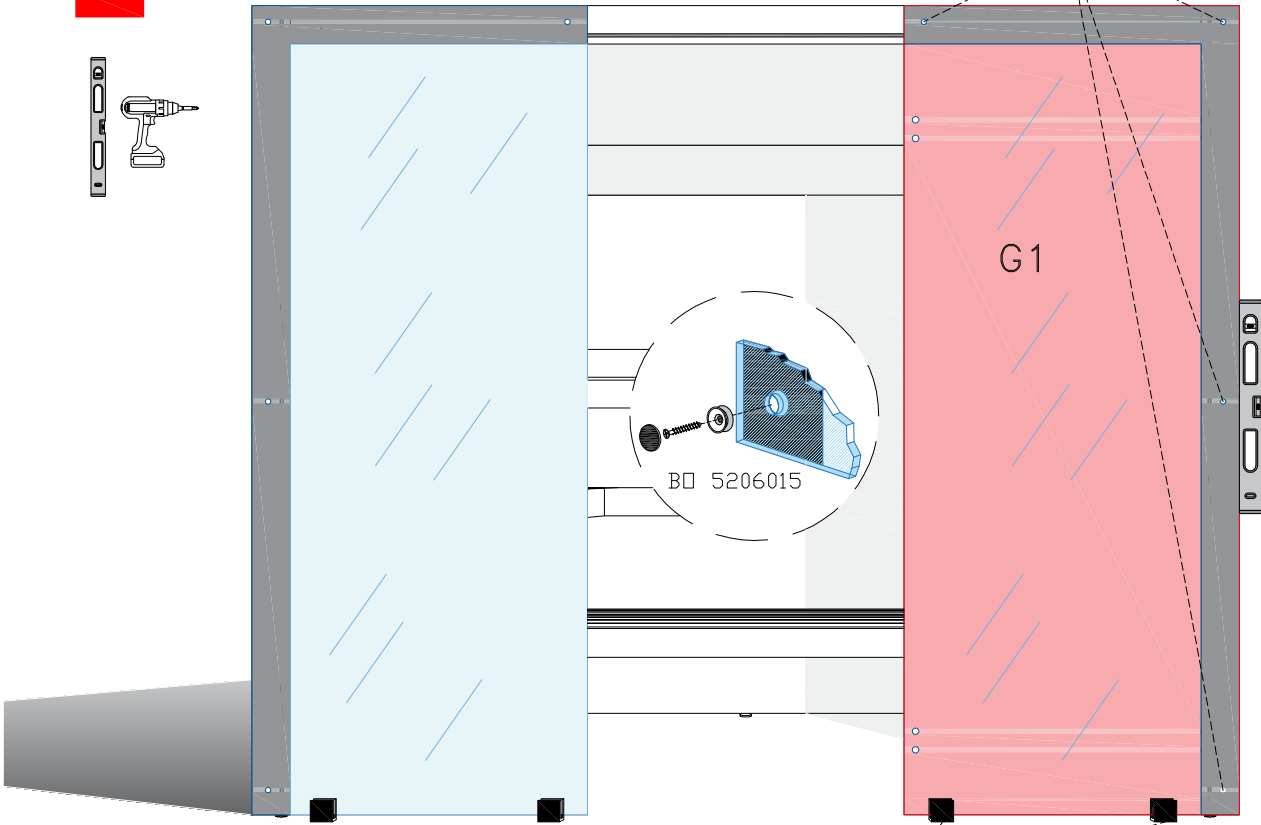

BO 5206015

1-032-927 black
x2

SAZ064M

SAZ048KPL

ZVEL-501

ZVEL-500