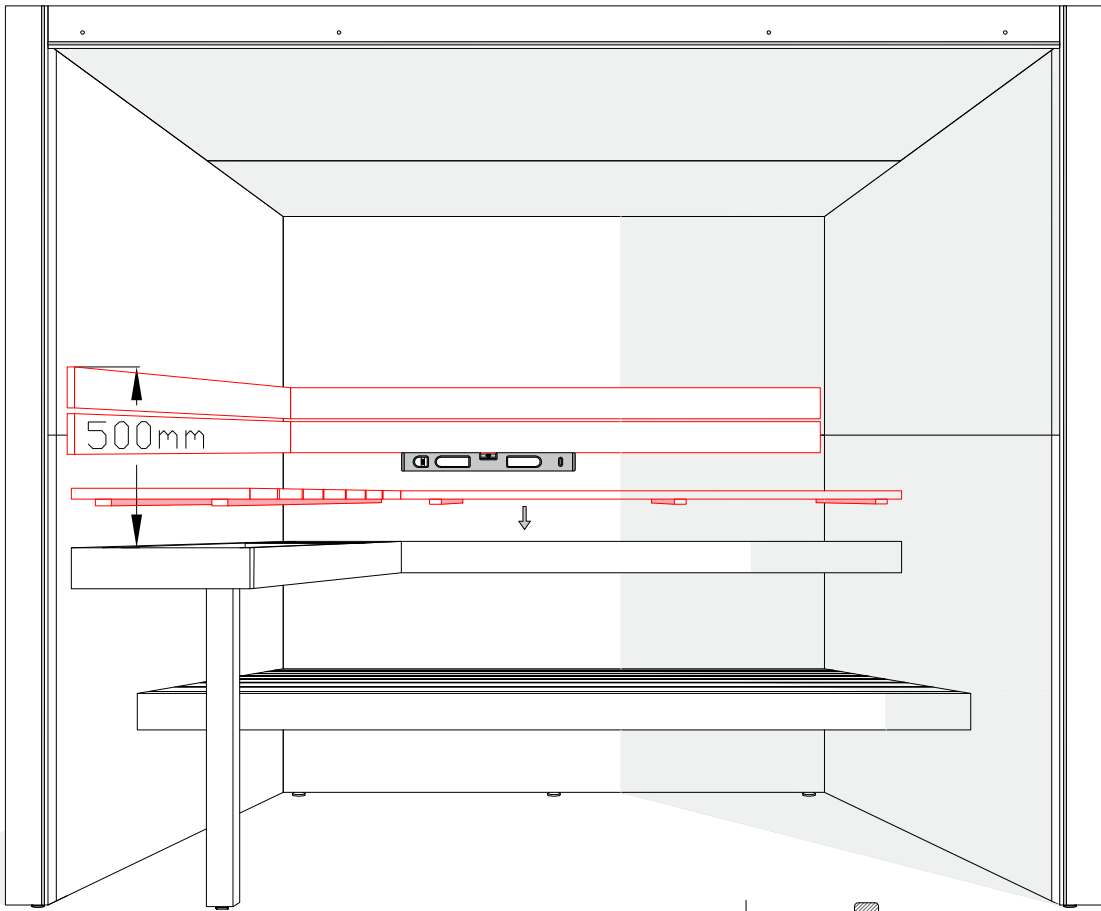

BLOCK SAUNA CABIN
INSTALLATION INSTRUCTIONS

Table of contents BLOCK-sauna cabin		
Sauna cabin		
Wall-elements	Info	Quantity
A1		1 pc
A2		1 pc
B1		1 pc
B2		1 pc
C1		1 pc
C2		1 pc
Back steel profile		
Back profile L (LEFT)	ZVEL-720	1 pc
Back profile R (RIGHT)	ZVEL-721	1 pc
Roof element(s)		
R1		1 pc
R2	if depth bigger than 1200mm	1 pc
Front steel profile		
Front profile L (LEFT)	ZVEL-730	1 pc
Front profile R (RIGHT)	ZVEL-731	1 pc
Back corner covers		
Left back corner cover		1 pc
Right back corner cover		1 pc
Benches		
Lower bench 1		1 pc
Lower bench 2	layout dependent	1 pc
Upper bench 1		1 pc
Upper bench 2	layout dependent	1 pc
Upper bench 3	layout dependent	1 pc
Bench support(s)		
Decorative bench support(s)	layout dependent	
Standard bench support(s)	layout dependent	
Back rest(s)		
Back rest 1		1 pc
Back rest 2	layout dependent	1 pc
Back rest 3	layout dependent	1 pc
Glass front		
G1	Next to door with hinges	1 pc
G2	Next to door	1 pc
G3	Side wall glass, if ordered	1 pc
G4	Side wall glass, if ordered	1 pc
D	Door glass	1 pc
UG	Upper glass above the door	1 pc
Sealant for glass corner	Only with glass corner	1 pc
Hinges	1-053-440 black	2 pcs
Door handle	Nuppi4, black	1 pc
Magnet holder	ZVEL-500	1 pc
Counter part for magnete	ZVEL-501	1 pc
Magnet	SAZ048KPL	1 pc
Glass support leg	SAZ064M	2-6 pcs
LIGHTNING		
Sauna lamp white	SAS21060T	1 pc
Ventilation		
Ventilation tunnel, steel	ZVEL-740	1 pc
AIR Ventilation slider, black	4021101	1 pc
OPTIONS		
RGBW-LED tubes	if ordered	
Power 90W / 160W (24V)	LED-PWS-24-90	
Power 160W (24V)	LED-PWS-24-160	
RGBW LED funk driver CV 24V	LC-CV-VP	
RGBW LED remote unit 1 zone	LR-1Z	

BLOCK-sauna (Dual Air Flow System)
Installation order of wall- and
ceiling elements

1

L = LEFT

2

3

4

5

6

7

8

900mm

→ p.11

↙ p.15

SAZ064M

G3

SAZ064M