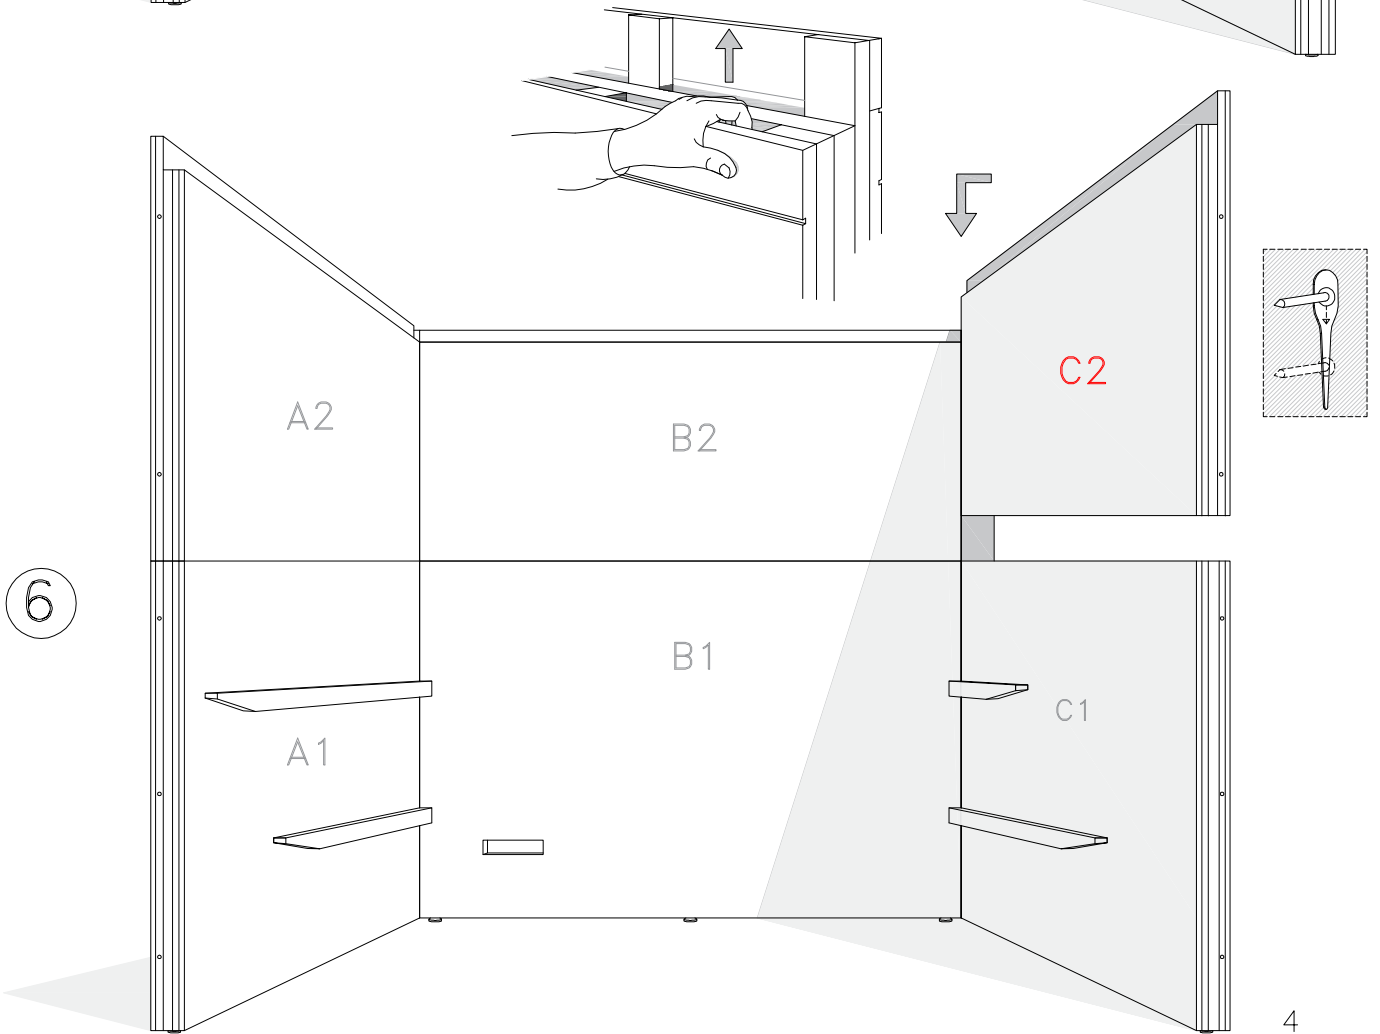

BLOCK SAUNA CABIN
INSTALLATION INSTRUCTIONS

Table of contents BLOCK-sauna cabin		
Sauna cabin		
Wall-elements	Info	Quantity
A1		1 pc
A2		1 pc
B1		1 pc
B2		1 pc
C1		1 pc
C2		1 pc
Back steel profile		
Back profile L (LEFT)	ZVEL-720	1 pc
Back profile R (RIGHT)	ZVEL-721	1 pc
Roof element(s)		
R1		1 pc
R2	if depth bigger than 1200mm	1 pc
Front steel profile		
Front profile L (LEFT)	ZVEL-730	1 pc
Front profile R (RIGHT)	ZVEL-731	1 pc
Back corner covers		
Left back corner cover		1 pc
Right back corner cover		1 pc
Benches		
Lower bench 1		1 pc
Lower bench 2	layout dependent	1 pc
Upper bench 1		1 pc
Upper bench 2	layout dependent	1 pc
Upper bench 3	layout dependent	1 pc
Bench support(s)		
Decorative bench support(s)	layout dependent	
Standard bench support(s)	layout dependent	
Back rest(s)		
Back rest 1		1 pc
Back rest 2	layout dependent	1 pc
Back rest 3	layout dependent	1 pc
Glass front		
G1	Next to door with hinges	1 pc
G2	Next to door	1 pc
G3	Side wall glass, if ordered	1 pc
G4	Side wall glass, if ordered	1 pc
D	Door glass	1 pc
UG	Upper glass above the door	1 pc
Sealant for glass corner	Only with glass corner	1 pc
Hinges	1-053-440 black	2 pcs
Door handle	Nuppi4, black	1 pc
Magnet holder	ZVEL-500	1 pc
Counter part for magnete	ZVEL-501	1 pc
Magnet	SAZ048KPL	1 pc
Glass support leg	SAZ064M	2-6 pcs
LIGHTNING		
Sauna lamp white	SAS21060T	1 pc
Ventilation		
Ventilation tunnel, steel	ZVEL-740	1 pc
AIR Ventilation slider, black	4021101	1 pc
OPTIONS		
RGBW-LED tubes	if ordered	
Power 90W / 160W (24V)	LED-PWS-24-90	
Power 160W (24V)	LED-PWS-24-160	
RGBW LED funk driver CV 24V	LC-CV-VP	
RGBW LED remote unit 1 zone	LR-1Z	

BLOCK-sauna (Dual Air Flow System)
Installation order of wall- and
ceiling elements

1

L = LEFT

2

3

4

5

6