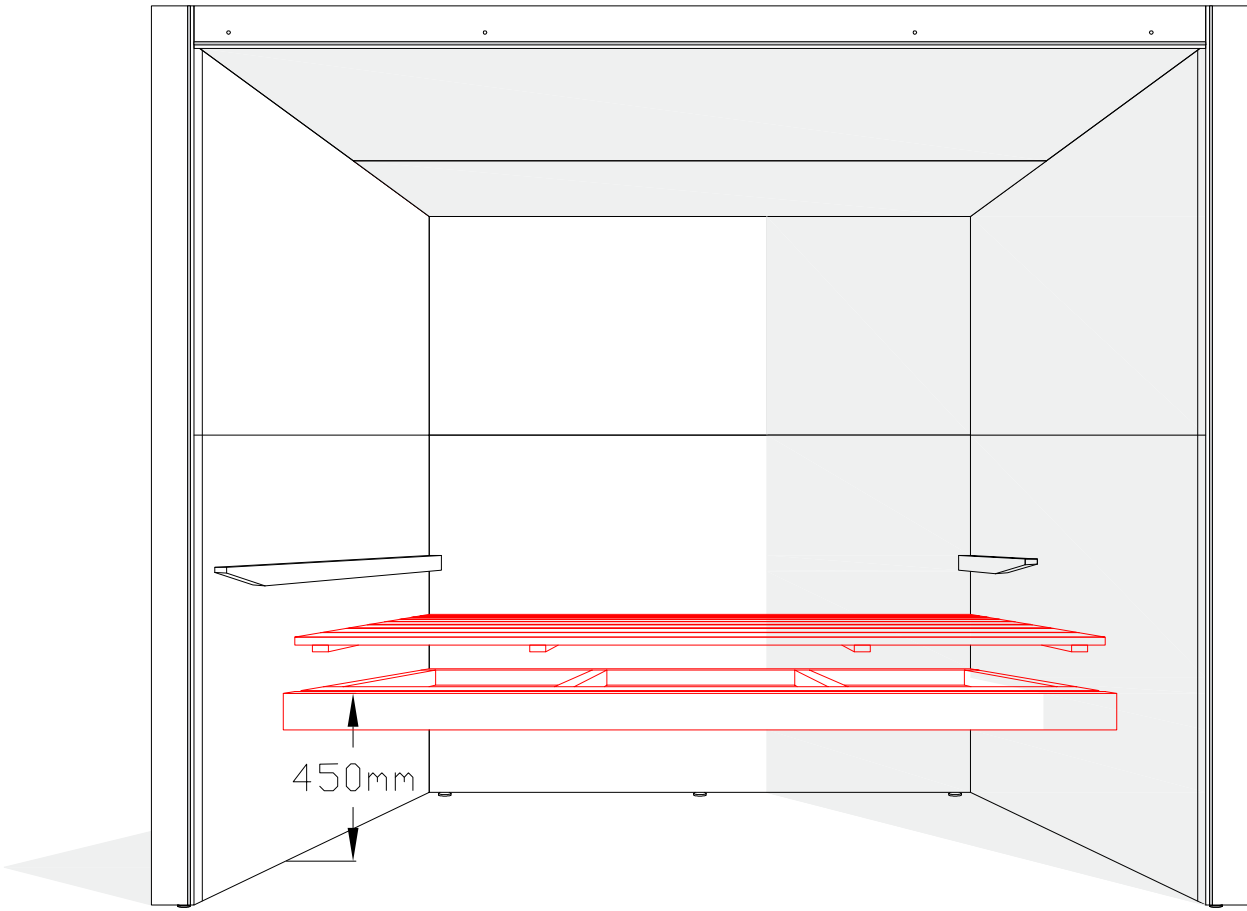

BLOCK SAUNA CABIN
INSTALLATION INSTRUCTIONS

Table of contents BLOCK-sauna cabin		
Sauna cabin		
Wall-elements	Info	Quantity
A1		1 pc
A2		1 pc
B1		1 pc
B2		1 pc
C1		1 pc
C2		1 pc
Back steel profile		
Back profile L (LEFT)	ZVEL-720	1 pc
Back profile R (RIGHT)	ZVEL-721	1 pc
Roof element(s)		
R1		1 pc
R2	if depth bigger than 1200mm	1 pc
Front steel profile		
Front profile L (LEFT)	ZVEL-730	1 pc
Front profile R (RIGHT)	ZVEL-731	1 pc
Back corner covers		
Left back corner cover		1 pc
Right back corner cover		1 pc
Benches		
Lower bench 1		1 pc
Lower bench 2	layout dependent	1 pc
Upper bench 1		1 pc
Upper bench 2	layout dependent	1 pc
Upper bench 3	layout dependent	1 pc
Bench support(s)		
Decorative bench support(s)	layout dependent	
Standard bench support(s)	layout dependent	
Back rest(s)		
Back rest 1		1 pc
Back rest 2	layout dependent	1 pc
Back rest 3	layout dependent	1 pc
Glass front		
G1	Next to door with hinges	1 pc
G2	Next to door	1 pc
G3	Side wall glass, if ordered	1 pc
G4	Side wall glass, if ordered	1 pc
D	Door glass	1 pc
UG	Upper glass above the door	1 pc
Sealant for glass corner	Only with glass corner	1 pc
Hinges	1-053-440 black	2 pcs
Door handle	Nuppi4, black	1 pc
Magnet holder	ZVEL-500	1 pc
Counter part for magnete	ZVEL-501	1 pc
Magnet	SAZ048KPL	1 pc
Glass support leg	SAZ064M	2-6 pcs
LIGHTNING		
Sauna lamp white	SAS21060T	1 pc
Ventilation		
Ventilation tunnel, steel	ZVEL-740	1 pc
AIR Ventilation slider, black	4021101	1 pc
OPTIONS		
RGBW-LED tubes	if ordered	
Power 90W / 160W (24V)	LED-PWS-24-90	
Power 160W (24V)	LED-PWS-24-160	
RGBW LED funk driver CV 24V	LC-CV-VP	
RGBW LED remote unit 1 zone	LR-1Z	

BLOCK-sauna (Dual Air Flow System)
Installation order of wall- and
ceiling elements

1

L = LEFT

2

3

4

5

6

7

8

900mm

→ p.11

↙ p.15

SAZ064M

G3

SAZ064M