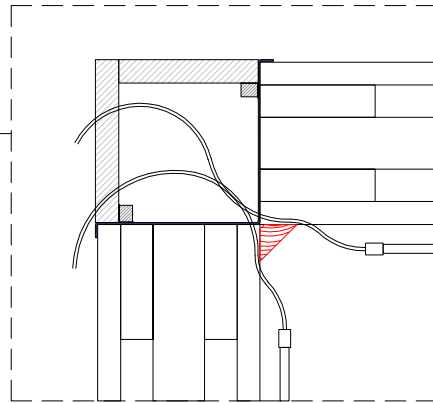

BLOCK SAUNA CABIN
INSTALLATION INSTRUCTIONS

Table of contents BLOCK-sauna cabin		
Sauna cabin		
Wall-elements	Info	Quantity
A1		1 pc
A2		1 pc
B1		1 pc
B2		1 pc
C1		1 pc
C2		1 pc
Back steel profile		
Back profile L (LEFT)	ZVEL-720	1 pc
Back profile R (RIGHT)	ZVEL-721	1 pc
Roof element(s)		
R1		1 pc
R2	if depth bigger than 1200mm	1 pc
Front steel profile		
Front profile L (LEFT)	ZVEL-730	1 pc
Front profile R (RIGHT)	ZVEL-731	1 pc
Back corner covers		
Left back corner cover		1 pc
Right back corner cover		1 pc
Benches		
Lower bench 1		1 pc
Lower bench 2	layout dependent	1 pc
Upper bench 1		1 pc
Upper bench 2	layout dependent	1 pc
Upper bench 3	layout dependent	1 pc
Bench support(s)		
Decorative bench support(s)	layout dependent	
Standard bench support(s)	layout dependent	
Back rest(s)		
Back rest 1		1 pc
Back rest 2	layout dependent	1 pc
Back rest 3	layout dependent	1 pc
Glass front		
G1	Next to door with hinges	1 pc
G2	Next to door	1 pc
G3	Side wall glass, if ordered	1 pc
G4	Side wall glass, if ordered	1 pc
D	Door glass	1 pc
UG	Upper glass above the door	1 pc
Sealant for glass corner	Only with glass corner	1 pc
Hinges	1-053-440 black	2 pcs
Door handle	Nuppi4, black	1 pc
Magnet holder	ZVEL-500	1 pc
Counter part for magnete	ZVEL-501	1 pc
Magnet	SAZ048KPL	1 pc
Glass support leg	SAZ064M	2-6 pcs
LIGHTNING		
Sauna lamp white	SAS21060T	1 pc
Ventilation		
Ventilation tunnel, steel	ZVEL-740	1 pc
AIR Ventilation slider, black	4021101	1 pc
OPTIONS		
RGBW-LED tubes	if ordered	
Power 90W / 160W (24V)	LED-PWS-24-90	
Power 160W (24V)	LED-PWS-24-160	
RGBW LED funk driver CV 24V	LC-CV-VP	
RGBW LED remote unit 1 zone	LR-1Z	

BLOCK-sauna (Dual Air Flow System)
Installation order of wall- and
ceiling elements

1

L = LEFT

2

3

4

5

6

12 V

VENTILATION

ZVEL-740

Ventilation slider, black 4021101

RGBW LED

LED-PWS-24-90/160

230V

24V