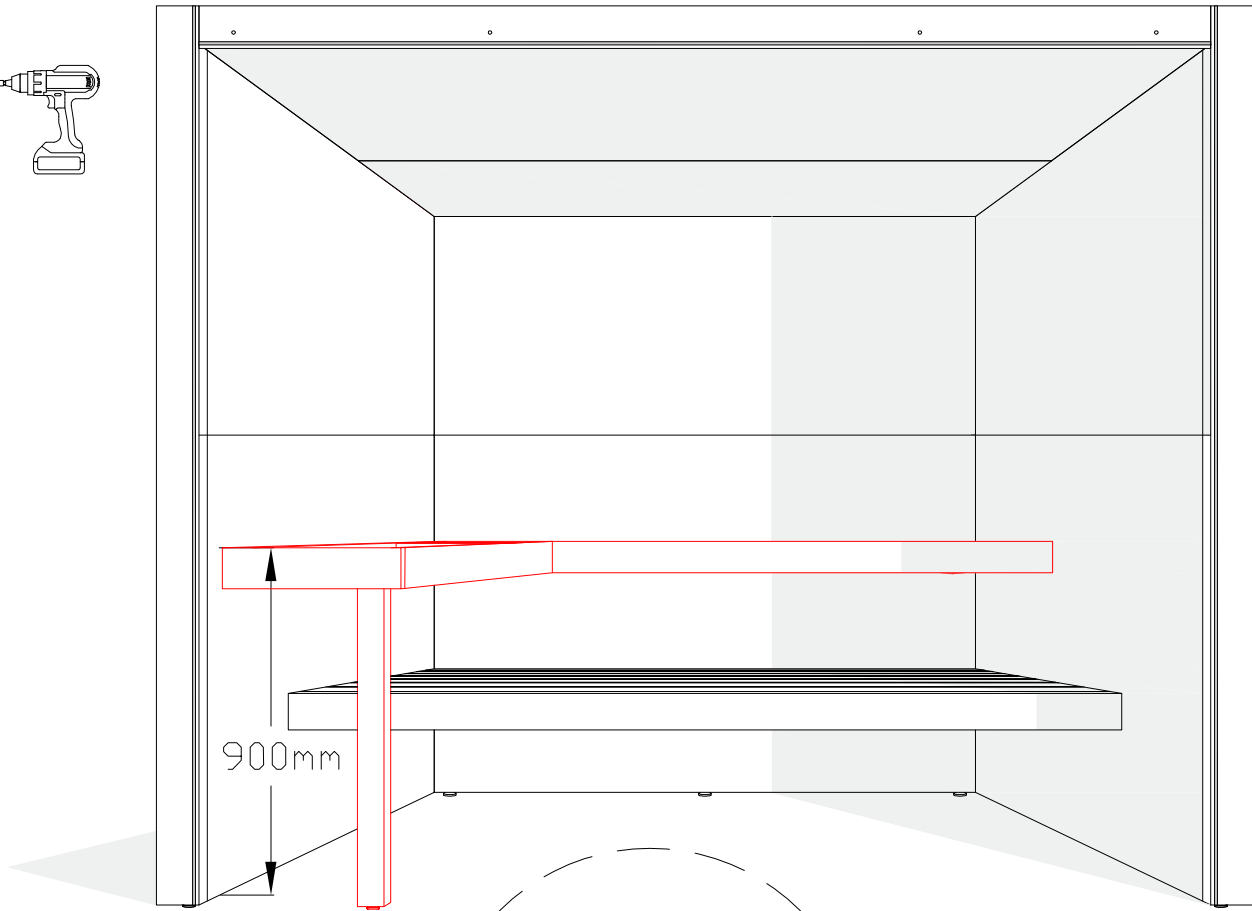

BLOCK SAUNA CABIN
INSTALLATION INSTRUCTIONS

Table of contents BLOCK-sauna cabin		
Sauna cabin		
Wall-elements	Info	Quantity
A1		1 pc
A2		1 pc
B1		1 pc
B2		1 pc
C1		1 pc
C2		1 pc
Back steel profile		
Back profile L (LEFT)	ZVEL-720	1 pc
Back profile R (RIGHT)	ZVEL-721	1 pc
Roof element(s)		
R1		1 pc
R2	if depth bigger than 1200mm	1 pc
Front steel profile		
Front profile L (LEFT)	ZVEL-730	1 pc
Front profile R (RIGHT)	ZVEL-731	1 pc
Back corner covers		
Left back corner cover		1 pc
Right back corner cover		1 pc
Benches		
Lower bench 1		1 pc
Lower bench 2	layout dependent	1 pc
Upper bench 1		1 pc
Upper bench 2	layout dependent	1 pc
Upper bench 3	layout dependent	1 pc
Bench support(s)		
Decorative bench support(s)	layout dependent	
Standard bench support(s)	layout dependent	
Back rest(s)		
Back rest 1		1 pc
Back rest 2	layout dependent	1 pc
Back rest 3	layout dependent	1 pc
Glass front		
G1	Next to door with hinges	1 pc
G2	Next to door	1 pc
G3	Side wall glass, if ordered	1 pc
G4	Side wall glass, if ordered	1 pc
D	Door glass	1 pc
UG	Upper glass above the door	1 pc
Sealant for glass corner	Only with glass corner	1 pc
Hinges	1-053-440 black	2 pcs
Door handle	Nuppi4, black	1 pc
Magnet holder	ZVEL-500	1 pc
Counter part for magnete	ZVEL-501	1 pc
Magnet	SAZ048KPL	1 pc
Glass support leg	SAZ064M	2-6 pcs
LIGHTNING		
Sauna lamp white	SAS21060T	1 pc
Ventilation		
Ventilation tunnel, steel	ZVEL-740	1 pc
AIR Ventilation slider, black	4021101	1 pc
OPTIONS		
RGBW-LED tubes	if ordered	
Power 90W / 160W (24V)	LED-PWS-24-90	
Power 160W (24V)	LED-PWS-24-160	
RGBW LED funk driver CV 24V	LC-CV-VP	
RGBW LED remote unit 1 zone	LR-1Z	

BLOCK-sauna (Dual Air Flow System)
Installation order of wall- and
ceiling elements

1

L = LEFT

2

3

4

5

6

7

8

900mm

→ p.11

↙ p.15

SAZ064M

G3

SAZ064M