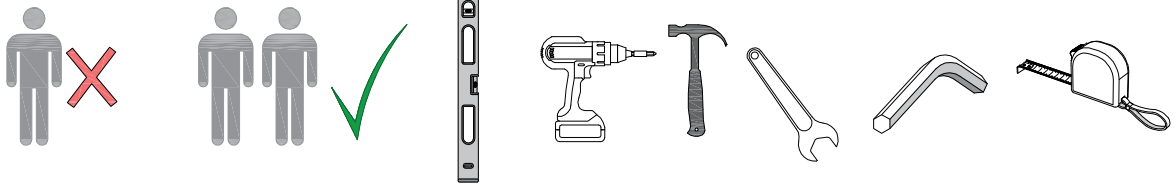

BLOCK SAUNA CABIN
INSTALLATION INSTRUCTIONS

Table of contents BLOCK-sauna cabin		
Sauna cabin		
Wall-elements	Info	Quantity
A1		1 pc
A2		1 pc
B1		1 pc
B2		1 pc
C1		1 pc
C2		1 pc
Back steel profile		
Back profile L (LEFT)	ZVEL-720	1 pc
Back profile R (RIGHT)	ZVEL-721	1 pc
Roof element(s)		
R1		1 pc
R2	if depth bigger than 1200mm	1 pc
Front steel profile		
Front profile L (LEFT)	ZVEL-730	1 pc
Front profile R (RIGHT)	ZVEL-731	1 pc
Back corner covers		
Left back corner cover		1 pc
Right back corner cover		1 pc
Benches		
Lower bench 1		1 pc
Lower bench 2	layout dependent	1 pc
Upper bench 1		1 pc
Upper bench 2	layout dependent	1 pc
Upper bench 3	layout dependent	1 pc
Bench support(s)		
Decorative bench support(s)	layout dependent	
Standard bench support(s)	layout dependent	
Back rest(s)		
Back rest 1		1 pc
Back rest 2	layout dependent	1 pc
Back rest 3	layout dependent	1 pc
Glass front		
G1	Next to door with hinges	1 pc
G2	Next to door	1 pc
G3	Side wall glass, if ordered	1 pc
G4	Side wall glass, if ordered	1 pc
D	Door glass	1 pc
UG	Upper glass above the door	1 pc
Sealant for glass corner	Only with glass corner	1 pc
Hinges	1-053-440 black	2 pcs
Door handle	Nuppi4, black	1 pc
Magnet holder	ZVEL-500	1 pc
Counter part for magnete	ZVEL-501	1 pc
Magnet	SAZ048KPL	1 pc
Glass support leg	SAZ064M	2-6 pcs
LIGHTNING		
Sauna lamp white	SAS21060T	1 pc
Ventilation		
Ventilation tunnel, steel	ZVEL-740	1 pc
AIR Ventilation slider, black	4021101	1 pc
OPTIONS		
RGBW-LED tubes	if ordered	
Power 90W / 160W (24V)	LED-PWS-24-90	
Power 160W (24V)	LED-PWS-24-160	
RGBW LED funk driver CV 24V	LC-CV-VP	
RGBW LED remote unit 1 zone	LR-1Z	

BLOCK-sauna (Dual Air Flow System)
Installation order of wall- and
ceiling elements

1

L = LEFT

2

3

4

5

6