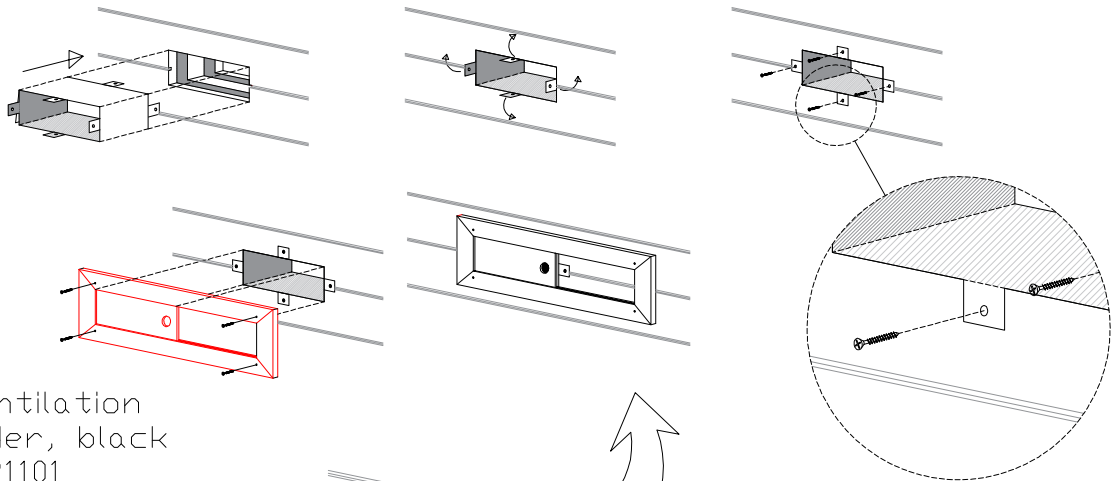

12 V

VENTILATION

ZVEL-740

Ventilation slider, black 4021101

RGBW LED

LED-PWS-24-90/160

230V

24V