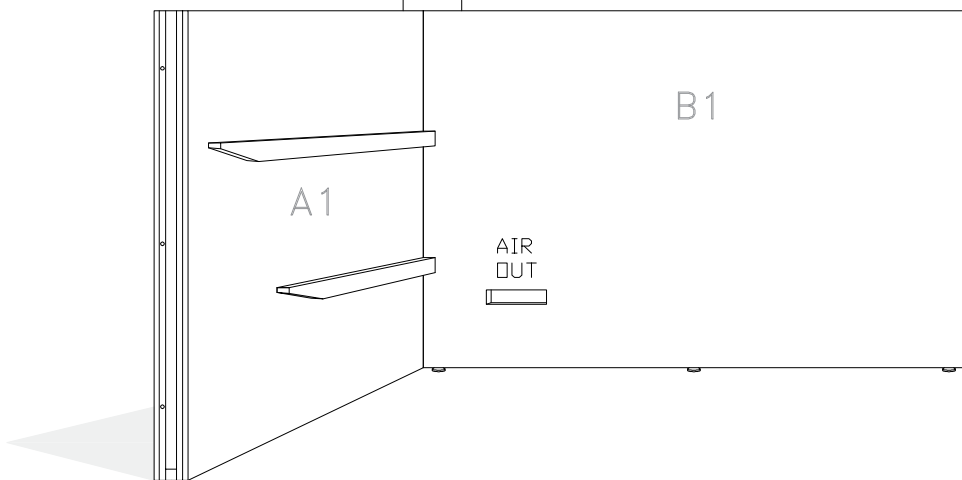

BLOCK SAUNA CABIN
INSTALLATION INSTRUCTIONS

Table of contents BLOCK-sauna cabin		
Sauna cabin		
Wall-elements	Info	Quantity
A1		1 pc
A2		1 pc
B1		1 pc
B2		1 pc
C1		1 pc
C2		1 pc
Back steel profile		
Back profile L (LEFT)	ZVEL-720	1 pc
Back profile R (RIGHT)	ZVEL-721	1 pc
Roof element(s)		
R1		1 pc
R2	if depth bigger than 1200mm	1 pc
Front steel profile		
Front profile L (LEFT)	ZVEL-730	1 pc
Front profile R (RIGHT)	ZVEL-731	1 pc
Back corner covers		
Left back corner cover		1 pc
Right back corner cover		1 pc
Benches		
Lower bench 1		1 pc
Lower bench 2	layout dependent	1 pc
Upper bench 1		1 pc
Upper bench 2	layout dependent	1 pc
Upper bench 3	layout dependent	1 pc
Bench support(s)		
Decorative bench support(s)	layout dependent	
Standard bench support(s)	layout dependent	
Back rest(s)		
Back rest 1		1 pc
Back rest 2	layout dependent	1 pc
Back rest 3	layout dependent	1 pc
Glass front		
G1	Next to door with hinges	1 pc
G2	Next to door	1 pc
G3	Side wall glass, if ordered	1 pc
G4	Side wall glass, if ordered	1 pc
D	Door glass	1 pc
UG	Upper glass above the door	1 pc
Sealant for glass corner	Only with glass corner	1 pc
Hinges	1-053-440 black	2 pcs
Door handle	Nuppi4, black	1 pc
Magnet holder	ZVEL-500	1 pc
Counter part for magnete	ZVEL-501	1 pc
Magnet	SAZ048KPL	1 pc
Glass support leg	SAZ064M	2-6 pcs
LIGHTNING		
Sauna lamp white	SAS21060T	1 pc
Ventilation		
Ventilation tunnel, steel	ZVEL-740	1 pc
AIR Ventilation slider, black	4021101	1 pc
OPTIONS		
RGBW-LED tubes	if ordered	
Power 90W / 160W (24V)	LED-PWS-24-90	
Power 160W (24V)	LED-PWS-24-160	
RGBW LED funk driver CV 24V	LC-CV-VP	
RGBW LED remote unit 1 zone	LR-1Z	

BLOCK-sauna (Dual Air Flow System)
Installation order of wall- and
ceiling elements

1

L = LEFT

2

3

4

5

6

7

8

900mm

→ p.11

↙ p.15

SAZ064M

G3

SAZ064M