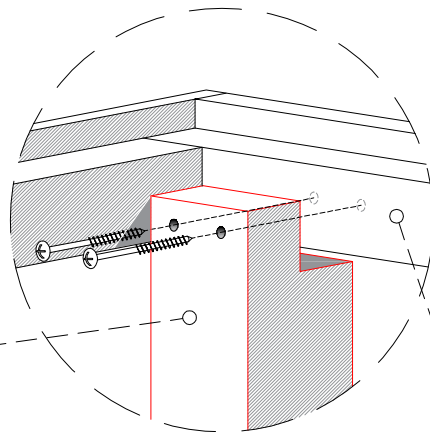

BLOCK SAUNA CABIN
INSTALLATION INSTRUCTIONS

Table of contents BLOCK-sauna cabin		
Sauna cabin		
Wall-elements	Info	Quantity
A1		1 pc
A2		1 pc
B1		1 pc
B2		1 pc
C1		1 pc
C2		1 pc
Back steel profile		
Back profile L (LEFT)	ZVEL-720	1 pc
Back profile R (RIGHT)	ZVEL-721	1 pc
Roof element(s)		
R1		1 pc
R2	if depth bigger than 1200mm	1 pc
Front steel profile		
Front profile L (LEFT)	ZVEL-730	1 pc
Front profile R (RIGHT)	ZVEL-731	1 pc
Back corner covers		
Left back corner cover		1 pc
Right back corner cover		1 pc
Benches		
Lower bench 1		1 pc
Lower bench 2	layout dependent	1 pc
Upper bench 1		1 pc
Upper bench 2	layout dependent	1 pc
Upper bench 3	layout dependent	1 pc
Bench support(s)		
Decorative bench support(s)	layout dependent	
Standard bench support(s)	layout dependent	
Back rest(s)		
Back rest 1		1 pc
Back rest 2	layout dependent	1 pc
Back rest 3	layout dependent	1 pc
Glass front		
G1	Next to door with hinges	1 pc
G2	Next to door	1 pc
G3	Side wall glass, if ordered	1 pc
G4	Side wall glass, if ordered	1 pc
D	Door glass	1 pc
UG	Upper glass above the door	1 pc
Sealant for glass corner	Only with glass corner	1 pc
Hinges	1-053-440 black	2 pcs
Door handle	Nuppi4, black	1 pc
Magnet holder	ZVEL-500	1 pc
Counter part for magnete	ZVEL-501	1 pc
Magnet	SAZ048KPL	1 pc
Glass support leg	SAZ064M	2-6 pcs
LIGHTNING		
Sauna lamp white	SAS21060T	1 pc
Ventilation		
Ventilation tunnel, steel	ZVEL-740	1 pc
AIR Ventilation slider, black	4021101	1 pc
OPTIONS		
RGBW-LED tubes	if ordered	
Power 90W / 160W (24V)	LED-PWS-24-90	
Power 160W (24V)	LED-PWS-24-160	
RGBW LED funk driver CV 24V	LC-CV-VP	
RGBW LED remote unit 1 zone	LR-1Z	

BLOCK-sauna (Dual Air Flow System)
Installation order of wall- and
ceiling elements

1

L = LEFT

2

3

4

5

6

7

8

900mm

→ p.11

↙ p.15

SAZ064M

G3

SAZ064M