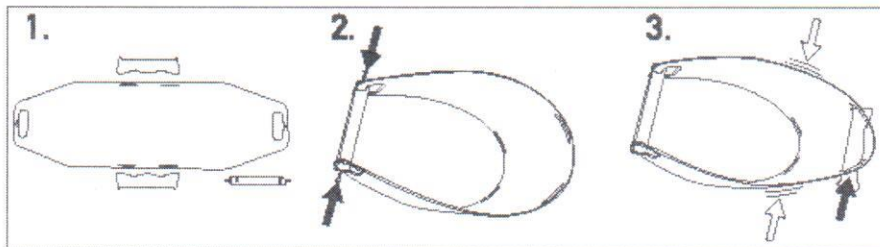

LOYARI TREE BASKET, BLACK OR WHITE

Material:

PE-HD plastics, material can be recycled