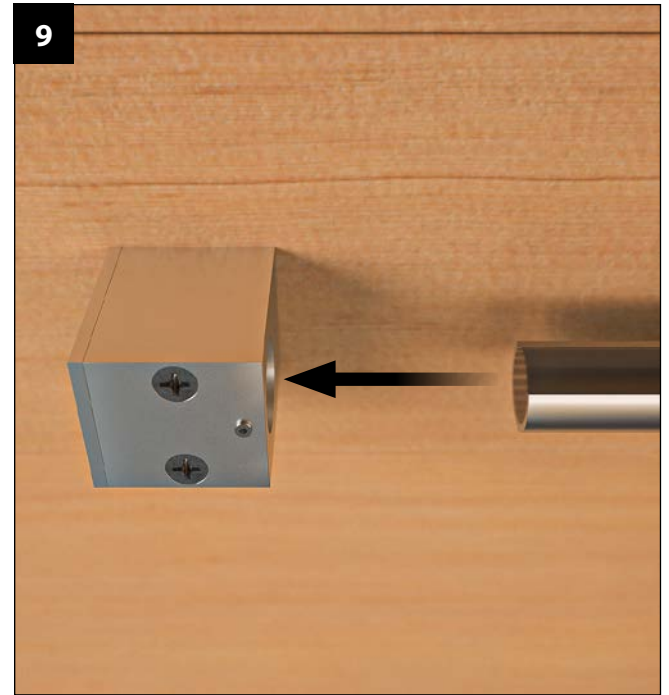

*Caritti*

Sauna Linear

LED

**1** Sauna Linear LED 1 m / Sauna Linear LED 2 m

**2** Sauna Linear LED 4 m + SPOT

**3**

IP55 — ○ CE EAC T<sub>a</sub>+125 C

*Caritti*