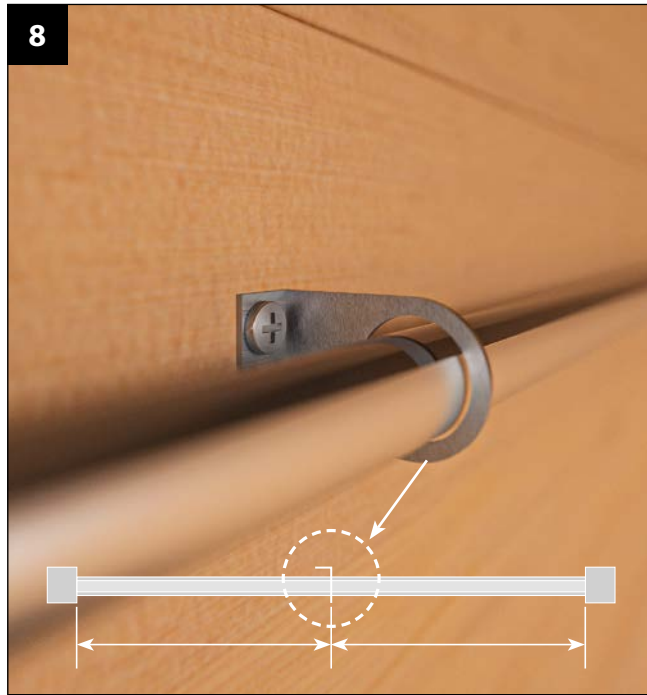

*Caritti*

Sauna Linear

LED

**1** Sauna Linear LED 1 m / Sauna Linear LED 2 m

**2** Sauna Linear LED 4 m + SPOT

**3**

IP55 — ○ CE EAC T<sub>a</sub>+125 C

*Caritti*