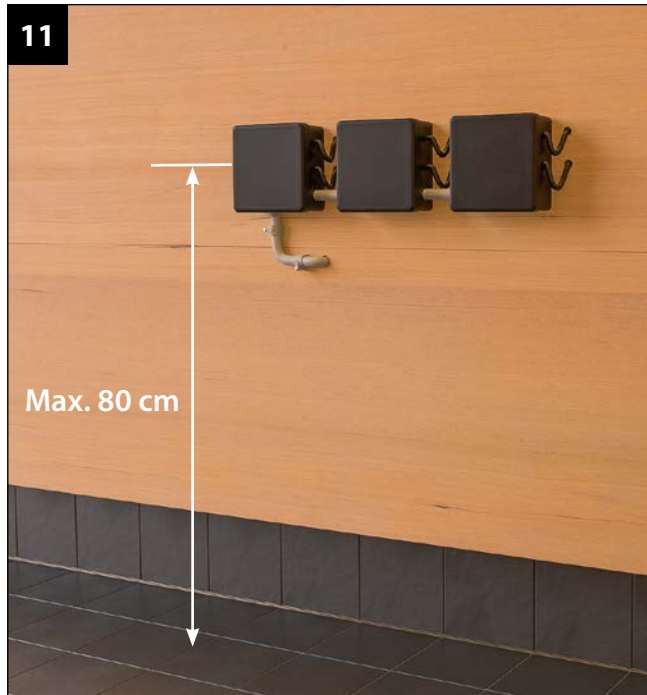

*Caritti*

Sauna Linear

LED

**1** Sauna Linear LED 1 m / Sauna Linear LED 2 m

**2** Sauna Linear LED 4 m + SPOT

**3**

IP55 — ○ CE EAC T<sub>a</sub>+125 C

*Caritti*