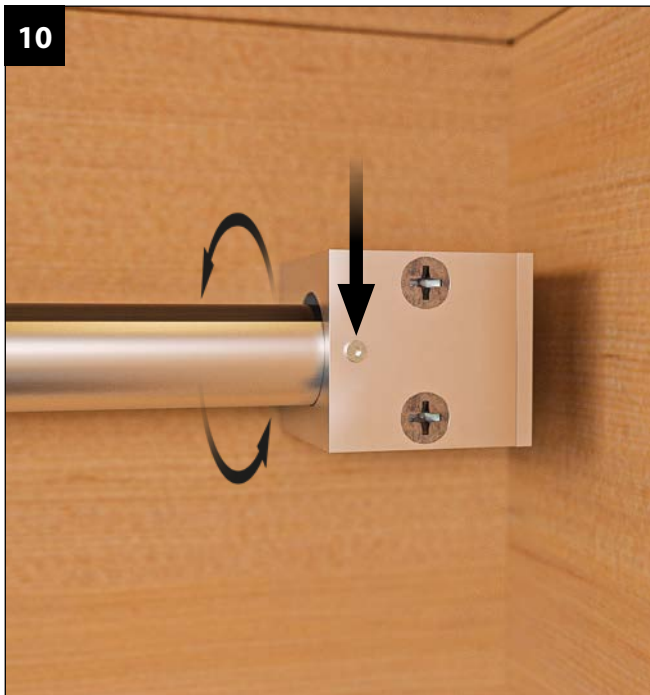

*Caritti*

Sauna Linear

LED

**1** Sauna Linear LED 1 m / Sauna Linear LED 2 m

**2** Sauna Linear LED 4 m + SPOT

**3**

IP55 — ○ CE EAC T<sub>a</sub>+125 C

*Caritti*