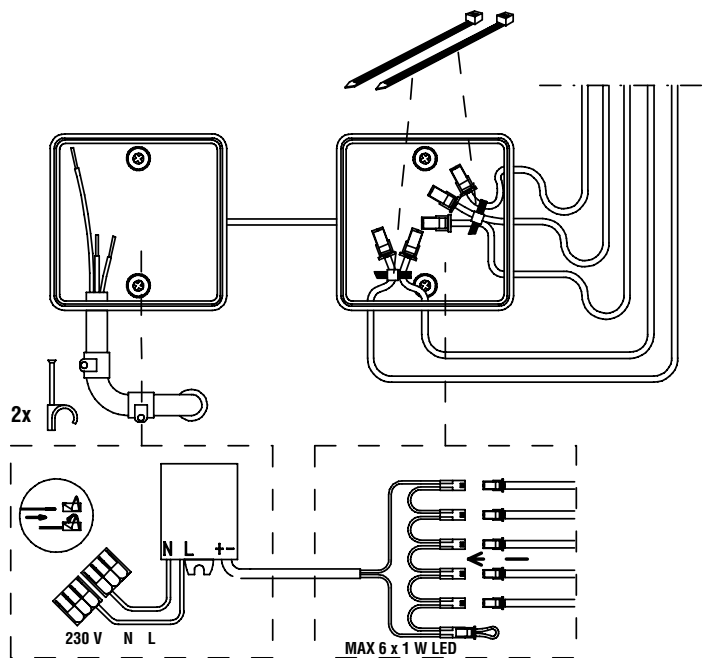

*Caritti*

Sauna Linear

LED

**1** Sauna Linear LED 1 m / Sauna Linear LED 2 m

**2** Sauna Linear LED 4 m + SPOT

**3**

IP55 — ○ CE EAC T<sub>a</sub>+125 C

*Caritti*