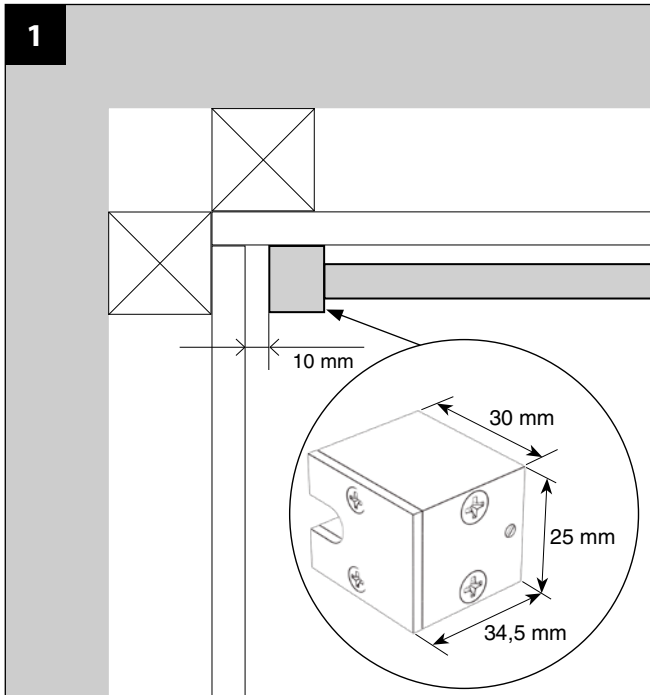

*Caritti*

Sauna Linear

LED

**1** Sauna Linear LED 1 m / Sauna Linear LED 2 m

**2** Sauna Linear LED 4 m + SPOT

**3**

IP55 — ○ CE EAC T<sub>a</sub>+125 C

*Caritti*