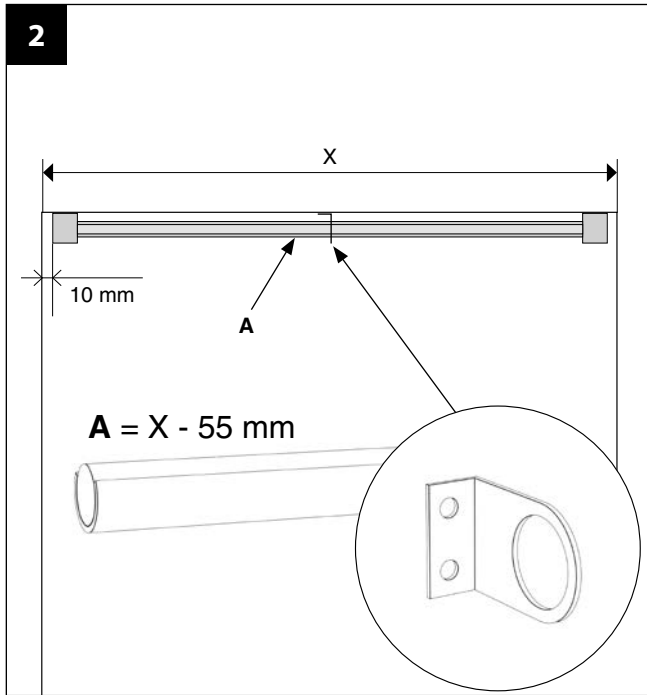

*Caritti*

Sauna Linear

LED

**1** Sauna Linear LED 1 m / Sauna Linear LED 2 m

**2** Sauna Linear LED 4 m + SPOT

**3**

IP55 — ○ CE EAC T<sub>a</sub>+125 C

*Caritti*