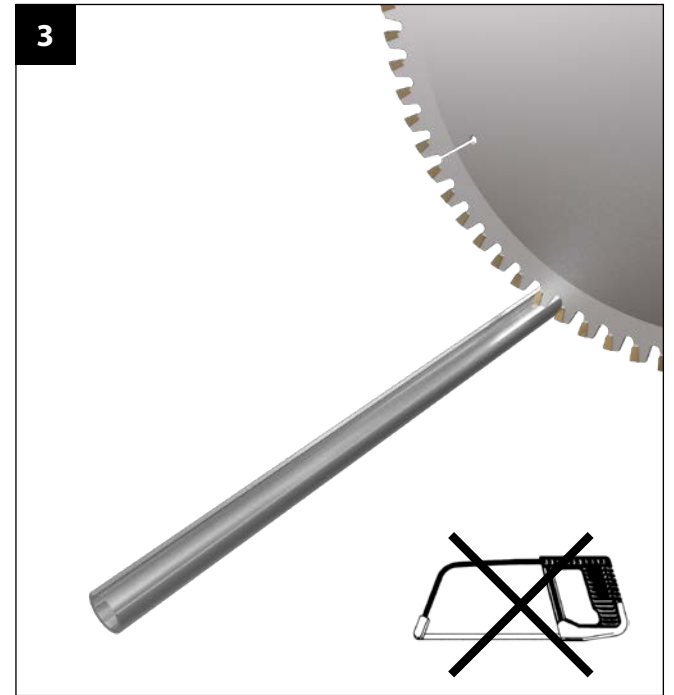

*Caritti*

Sauna Linear

LED

**1** Sauna Linear LED 1 m / Sauna Linear LED 2 m

**2** Sauna Linear LED 4 m + SPOT

**3**

IP55 — ○ CE EAC T<sub>a</sub>+125 C

*Caritti*