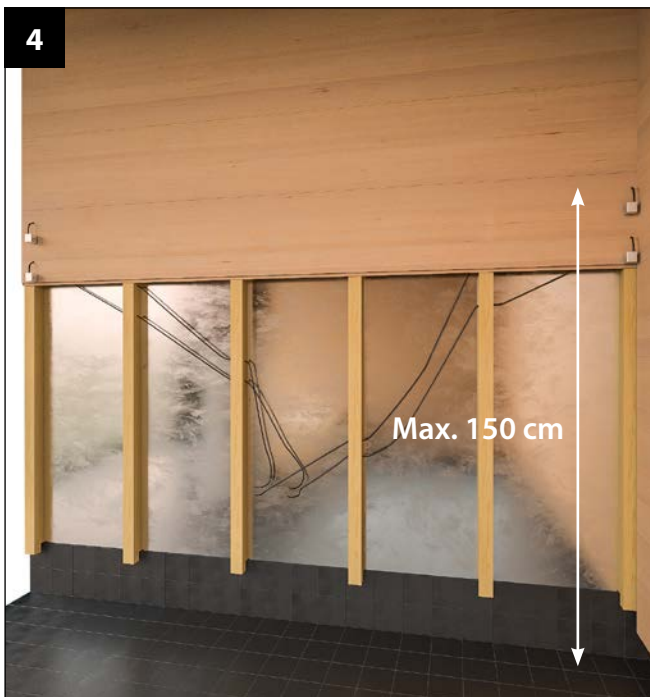

*Caritti*

Sauna Linear

LED

**1** Sauna Linear LED 1 m / Sauna Linear LED 2 m

**2** Sauna Linear LED 4 m + SPOT

**3**

IP55 — ○ CE EAC T<sub>a</sub>+125 C

*Caritti*