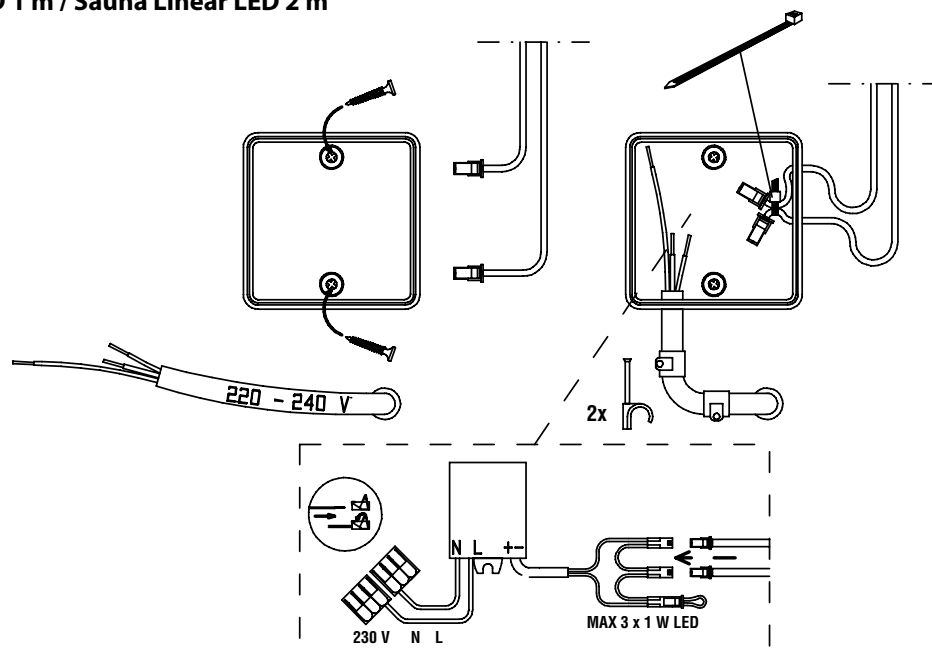

*Caritti*

Sauna Linear

LED

**1** Sauna Linear LED 1 m / Sauna Linear LED 2 m

**2** Sauna Linear LED 4 m + SPOT

**3**

IP55 — ○ CE EAC T<sub>a</sub>+125 C

*Caritti*